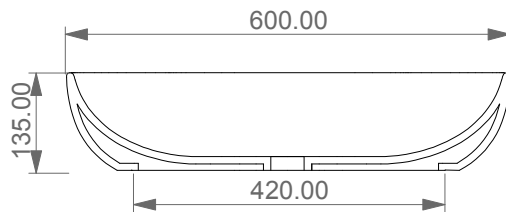

Lavabo Easy rettangolare bordo fino, cm 60.  
Easy Washbasin rectangular cm 60 thin edge.

FRONT

LEFT

SECTION

TOP

<p>Designation Lavabo Easy rettangolare bordo fino, cm 60. Easy Washbasin rectangular cm 60 thin edge.</p>	
<p>Scale 1:10</p>	<p>This drawing including the respectedata may neither be duplicated nor modified nor altered without the consent of GSG Ceramic Design. The use of the data/technical drawings take place at users own risk and under exclusion of any liability of GSG Ceramic Design. The dimensions are not binding; products are subject to changes. Measurement shown may be subjected to small variations or are indicative.</p>
<p>cod. EALAVRE60</p>	