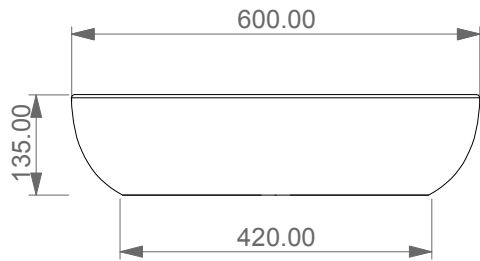

Lavabo Easy rettangolare bordo fino, cm 60.  
Easy Washbasin rectangular cm 60 thin edge.

FRONT

LEFT

SECTION

TOP

<p>Designation Lavabo Easy rettangolare bordo fino, cm 60. Easy Washbasin rectangular cm 60 thin edge.</p>	
<p>Scale 1:10</p>	<p>This drawing including the respectedata may neither be duplicated nor modified nor altered without the consent of GSG Ceramic Design. The use of the data/technical drawings take place at users own risk and under exclusion of any liability of GSG Ceramic Design. The dimensions are not binding; products are subject to changes. Measurement shown may be subjected to small variations or are indicative.</p>
<p>cod. EALAVRE60</p>	