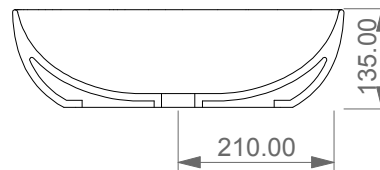

Lavabo Easy rettangolare bordo fino, cm 60.  
Easy Washbasin rectangular cm 60 thin edge.

FRONT

LEFT

SECTION

TOP

<p>Designation Lavabo Easy rettangolare bordo fino, cm 60. Easy Washbasin rectangular cm 60 thin edge.</p>	
<p>Scale 1:10</p>	<p>This drawing including the respectedata may neither be duplicated nor modified nor altered without the consent of GSG Ceramic Design. The use of the data/technical drawings take place at users own risk and under exclusion of any liability of GSG Ceramic Design. The dimensions are not binding; products are subject to changes. Measurement shown may be subjected to small variations or are indicative.</p>
<p>cod. EALAVRE60</p>	