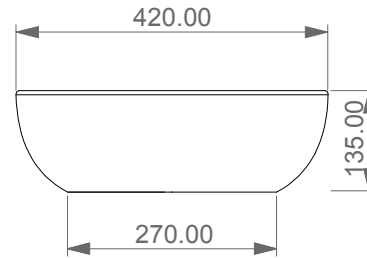

Lavabo Easy rettangolare bordo fino, cm 60.  
Easy Washbasin rectangular cm 60 thin edge.

FRONT

LEFT

SECTION

TOP

<p>Designation Lavabo Easy rettangolare bordo fino, cm 60. Easy Washbasin rectangular cm 60 thin edge.</p>	
<p>Scale 1:10</p>	<p>This drawing including the respectedata may neither be duplicated nor modified nor altered without the consent of GSG Ceramic Design. The use of the data/technical drawings take place at users own risk and under exclusion of any liability of GSG Ceramic Design. The dimensions are not binding; products are subject to changes. Measurement shown may be subjected to small variations or are indicative.</p>
<p>cod. EALAVRE60</p>	