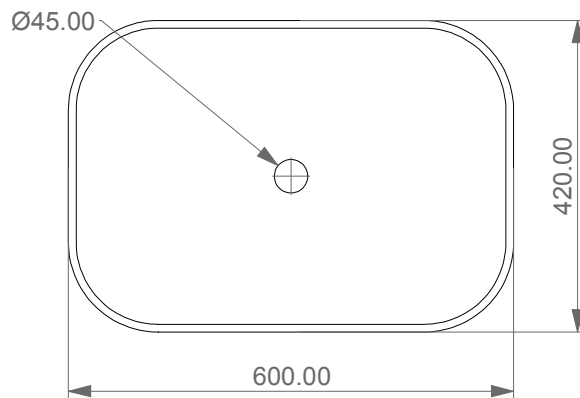

Lavabo Easy rettangolare bordo fino, cm 60.  
Easy Washbasin rectangular cm 60 thin edge.

FRONT

LEFT

SECTION

TOP

<p>Designation Lavabo Easy rettangolare bordo fino, cm 60. Easy Washbasin rectangular cm 60 thin edge.</p>	
<p>Scale 1:10</p>	<p>This drawing including the respectedata may neither be duplicated nor modified nor altered without the consent of GSG Ceramic Design. The use of the data/technical drawings take place at users own risk and under exclusion of any liability of GSG Ceramic Design. The dimensions are not binding; products are subject to changes. Measurement shown may be subjected to small variations or are indicative.</p>
<p>cod. EALAVRE60</p>	