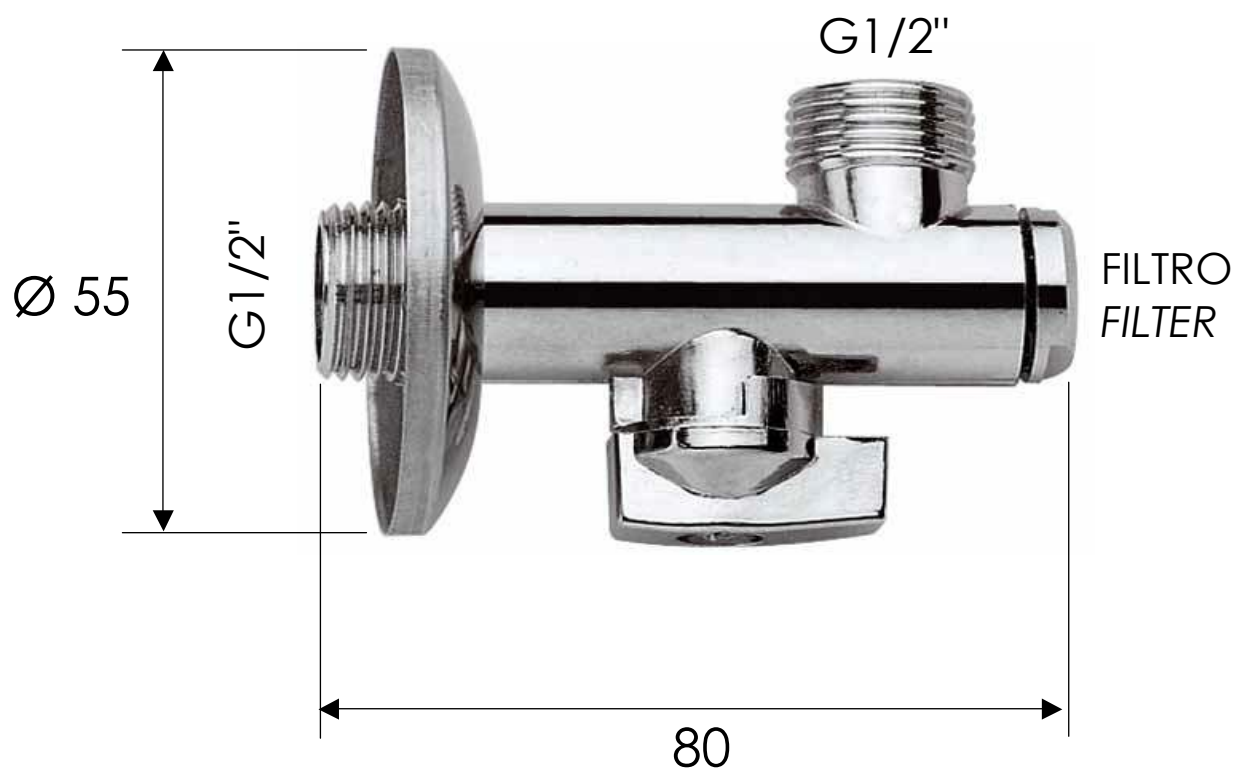

REMER

RUBINETTERIE

SCHEDA TECNICA

TECHNICAL FEATURES

ART. COD.

1231212

MATERIALI / MATERIALS

OTTONE CROMATO / CHROME PLATED BRASS