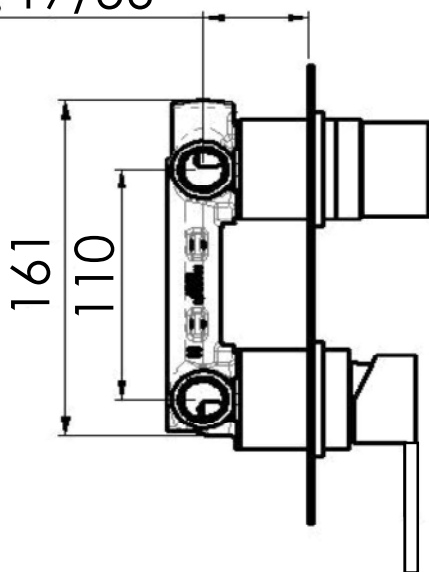

REMER

RUBINETTERIE

SCHEDA TECNICA

TECHNICAL FEATURES

ART. COD.

Q92

17/56

MATERIALI / MATERIALS