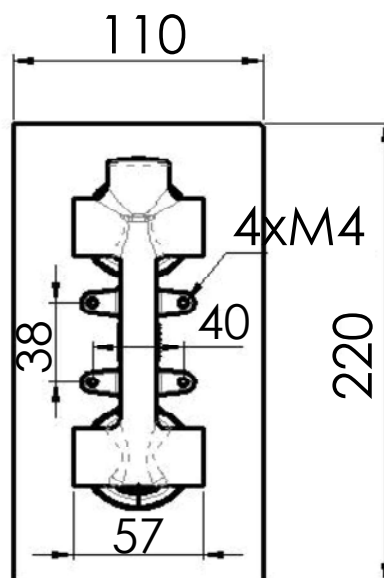

REMER

RUBINETTERIE

SCHEDA TECNICA

TECHNICAL FEATURES

ART. COD.

Q92

17/56

MATERIALI / MATERIALS