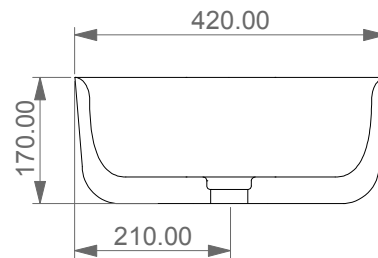

Lavabo Hit rotondo bordo fino, cm 42.
Hit Washbasin round cm 42 thin edge.

FRONT

LEFT

TOP

SECTION

Designation
Lavabo Hit rotondo bordo fino, cm 42.
Hit Washbasin round cm 42 thin edge.

Scale
1:10

cod. HILAVRO42

This drawing including the respected data may neither be duplicated nor modified nor altered without the consent of GSG Ceramic Design. The use of the data/technical drawings take place at users own risk and under exclusion of any liability of GSG Ceramic Design. The dimensions are not binding; products are subject to changes. Measurement shown may be subjected to small variations or are indicative.