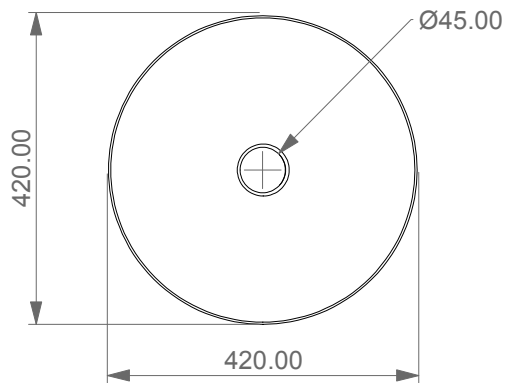

Lavabo Hit rotondo bordo fino, cm 42.
Hit Washbasin round cm 42 thin edge.

FRONT

LEFT

TOP

SECTION

Designation
Lavabo Hit rotondo bordo fino, cm 42.
Hit Washbasin round cm 42 thin edge.

Scale
1:10

cod. HILAVRO42

This drawing including the respected data may neither be duplicated nor modified nor altered without the consent of GSG Ceramic Design. The use of the data/technical drawings take place at users own risk and under exclusion of any liability of GSG Ceramic Design. The dimensions are not binding; products are subject to changes. Measurement shown may be subjected to small variations or are indicative.