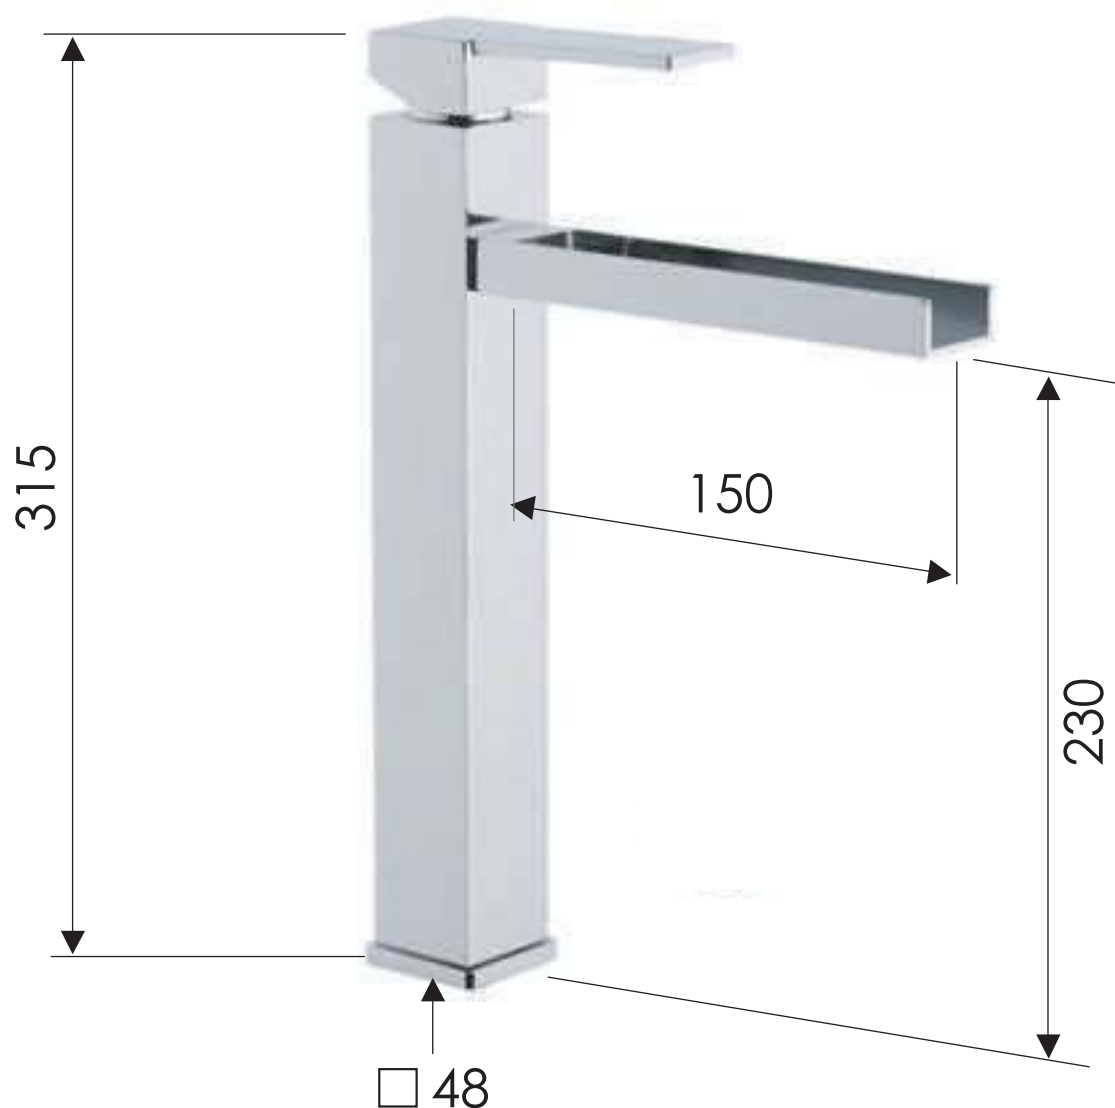

# REMER

RUBINETTERIE

SCHEDA TECNICA

TECHNICAL FEATURES

ART. COD.

**QC11L**

## MATERIALI / MATERIALS

OTTONE CROMATO / CHROME PLATED BRASS