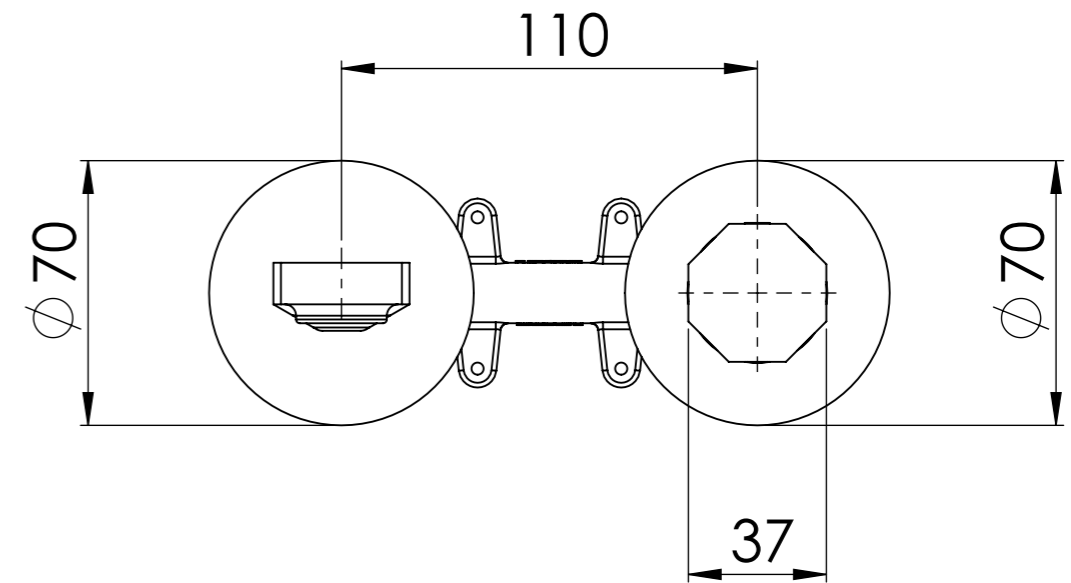

Descrizione: Miscelatore monocomando lavabo incasso con piastre separate e bocca interasse 185mm

Description: Built-in single-lever basin mixer with separate plates and spout with center spout 185mm

RICAMBI/SPARE PARTS:

CARTUCCIA/CARTRIDGE	X52125
AERATORE/AERATOR	83U185GPM12

Portata a 3 bar: 3,29 l/min
Flow rate at 3 bar: 1,2 Gpm