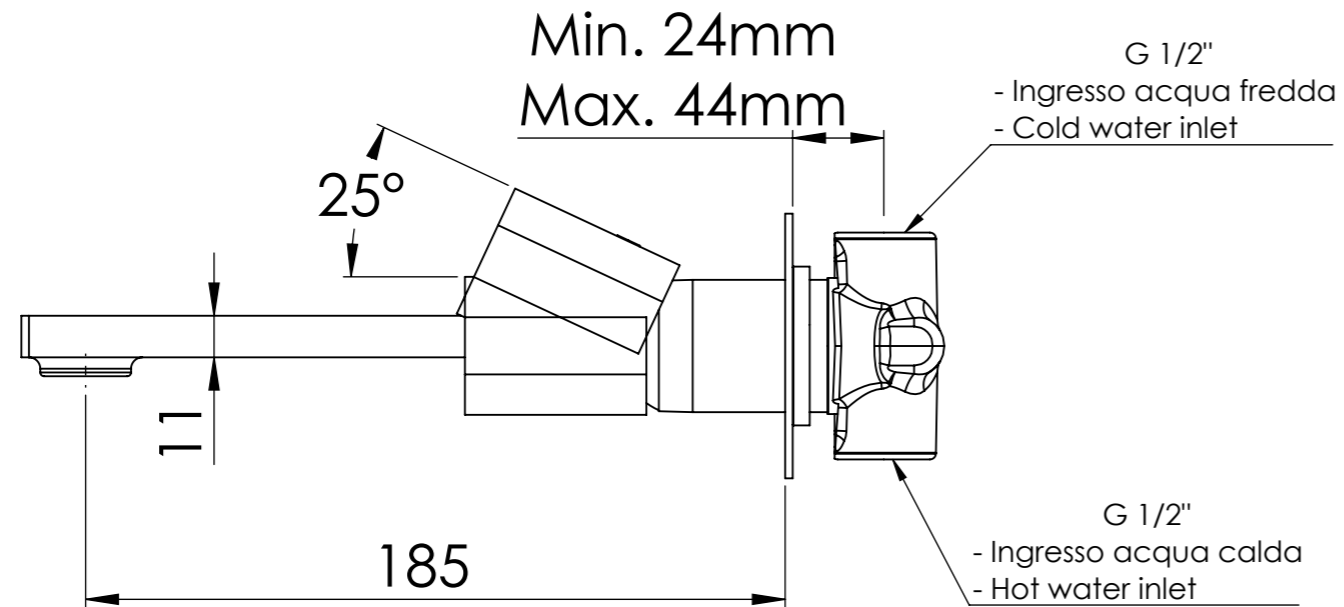

Descrizione: Miscelatore monocomando lavabo incasso con piastre separate e bocca interasse 185mm

Description: Built-in single-lever basin mixer with separate plates and spout with center spout 185mm

RICAMBI/SPARE PARTS:

CARTUCCIA/CARTRIDGE	X52125
AERATORE/AERATOR	83U185GPM12

Portata a 3 bar: 3,29 l/min
Flow rate at 3 bar: 1,2 Gpm