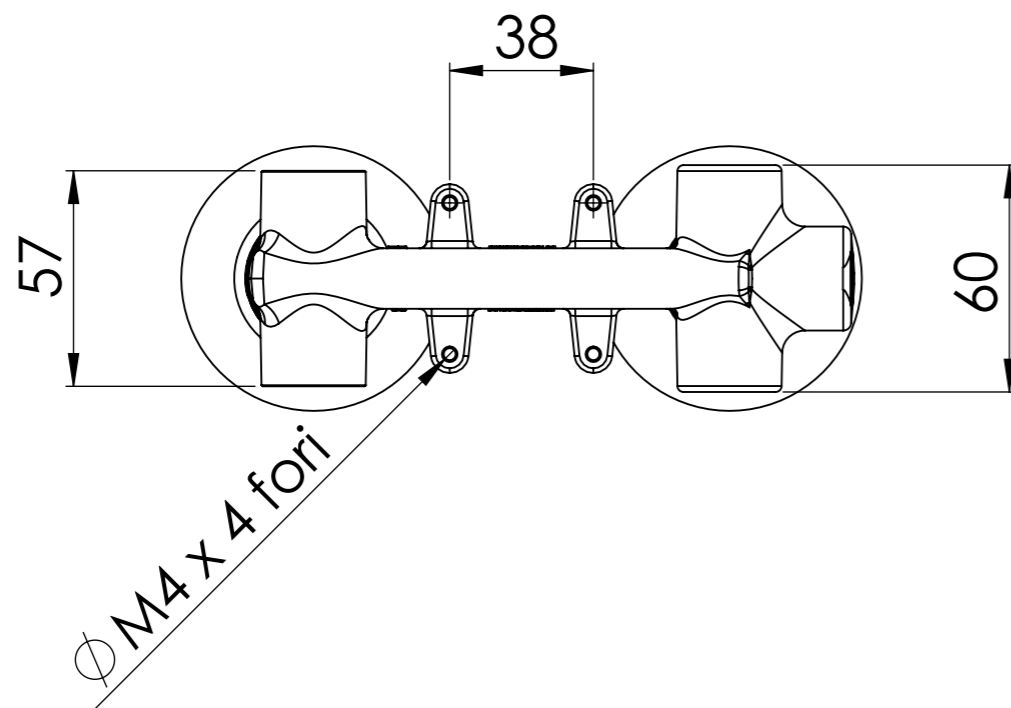

Descrizione: Miscelatore monocomando lavabo incasso con piastre separate e bocca interasse 185mm

Description: Built-in single-lever basin mixer with separate plates and spout with center spout 185mm

RICAMBI/SPARE PARTS:

CARTUCCIA/CARTRIDGE	X52125
AERATORE/AERATOR	83U185GPM12

Portata a 3 bar: 3,29 l/min
Flow rate at 3 bar: 1,2 Gpm