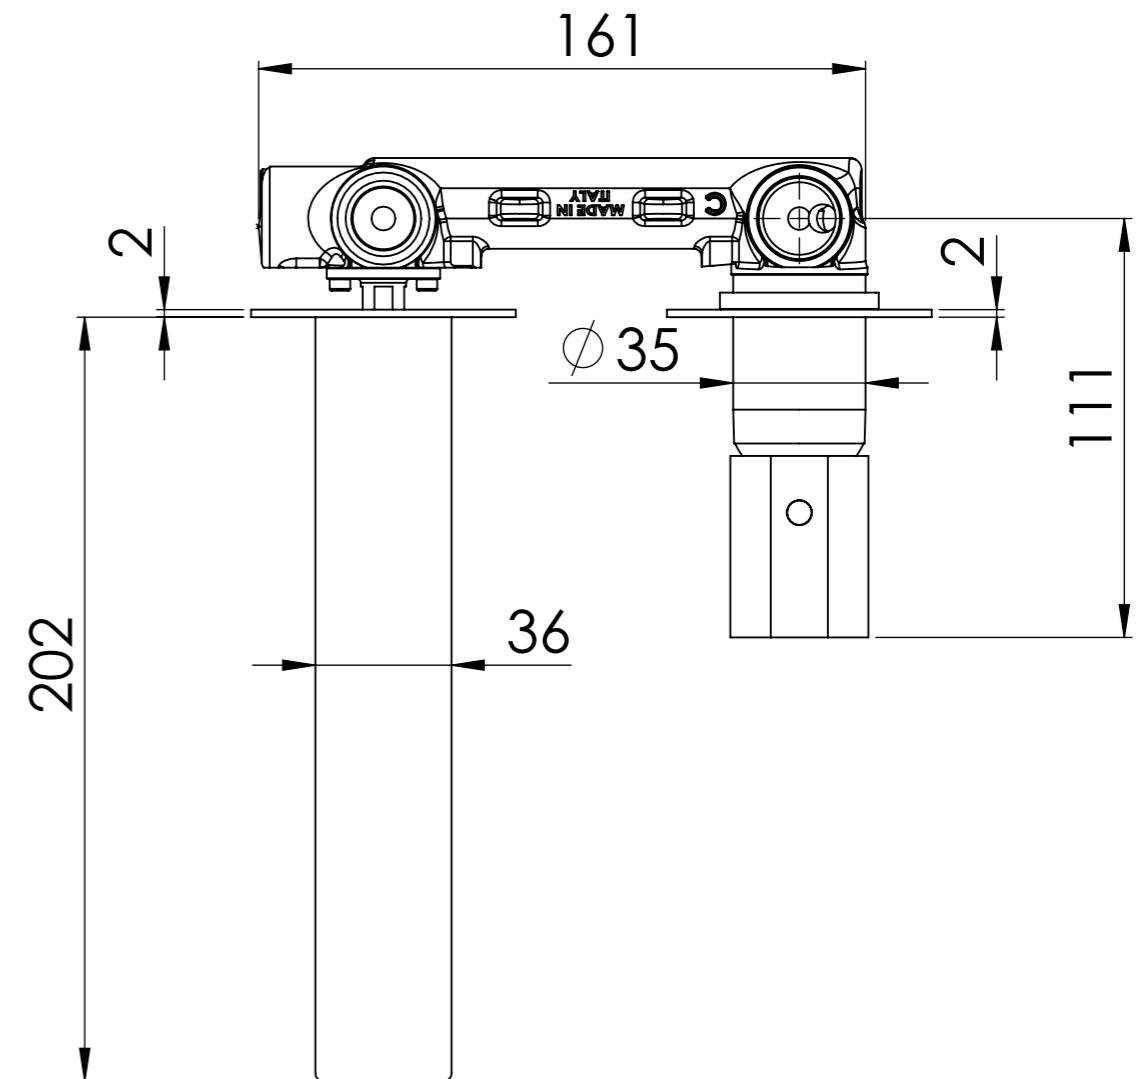

Descrizione: Miscelatore monocomando lavabo incasso con piastre separate e bocca interasse 185mm

Description: Built-in single-lever basin mixer with separate plates and spout with center spout 185mm

RICAMBI/SPARE PARTS:

CARTUCCIA/CARTRIDGE	X52125
AERATORE/AERATOR	83U185GPM12

Portata a 3 bar: 3,29 l/min
Flow rate at 3 bar: 1,2 Gpm