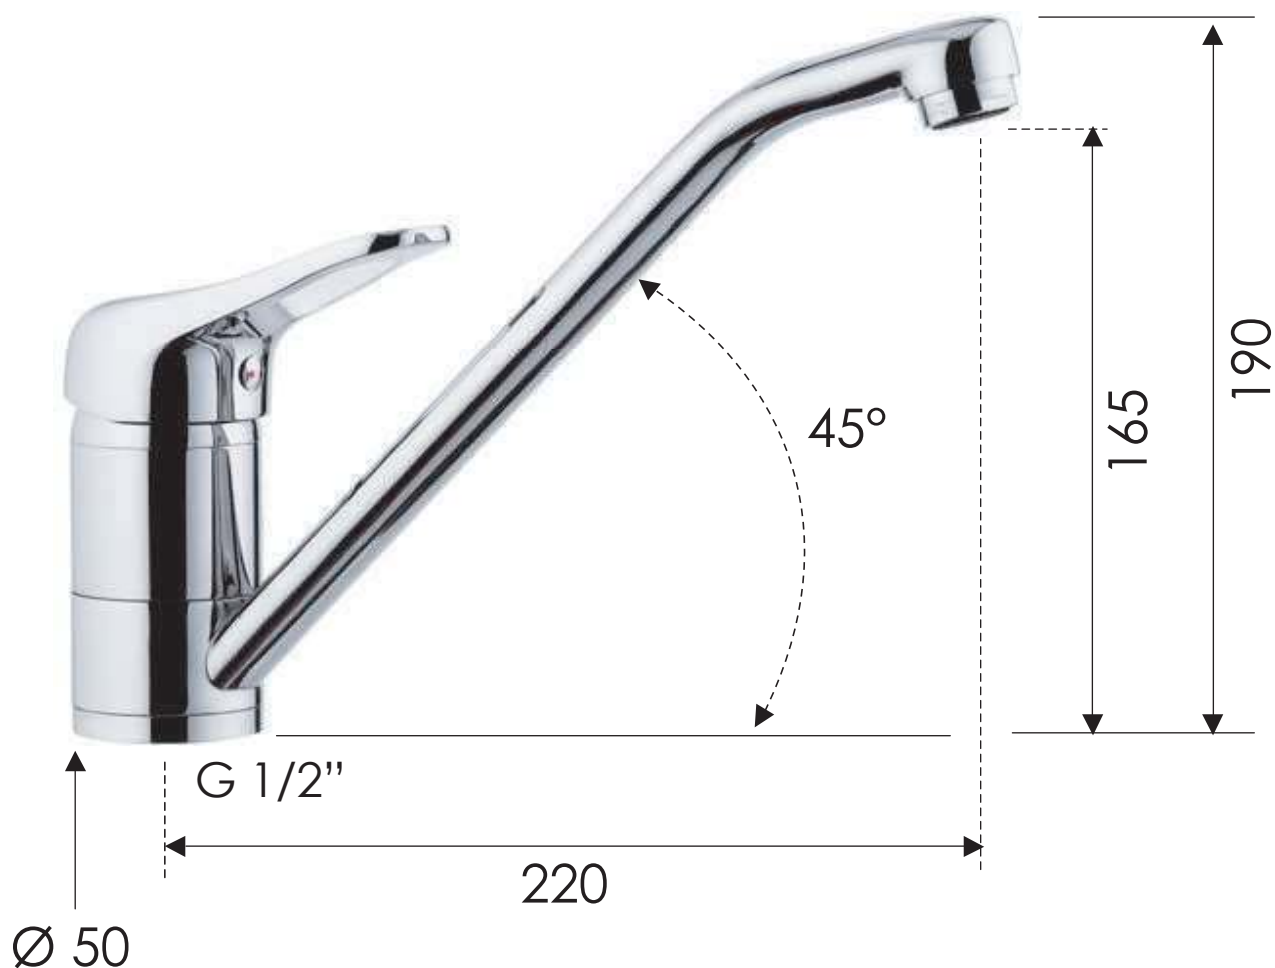

# REMER

RUBINETTERIE

SCHEDA TECNICA

TECHNICAL FEATURES

ART. COD.

**K40M**

## MATERIALI / MATERIALS

OTTONE CROMATO / CHROME PLATED BRASS