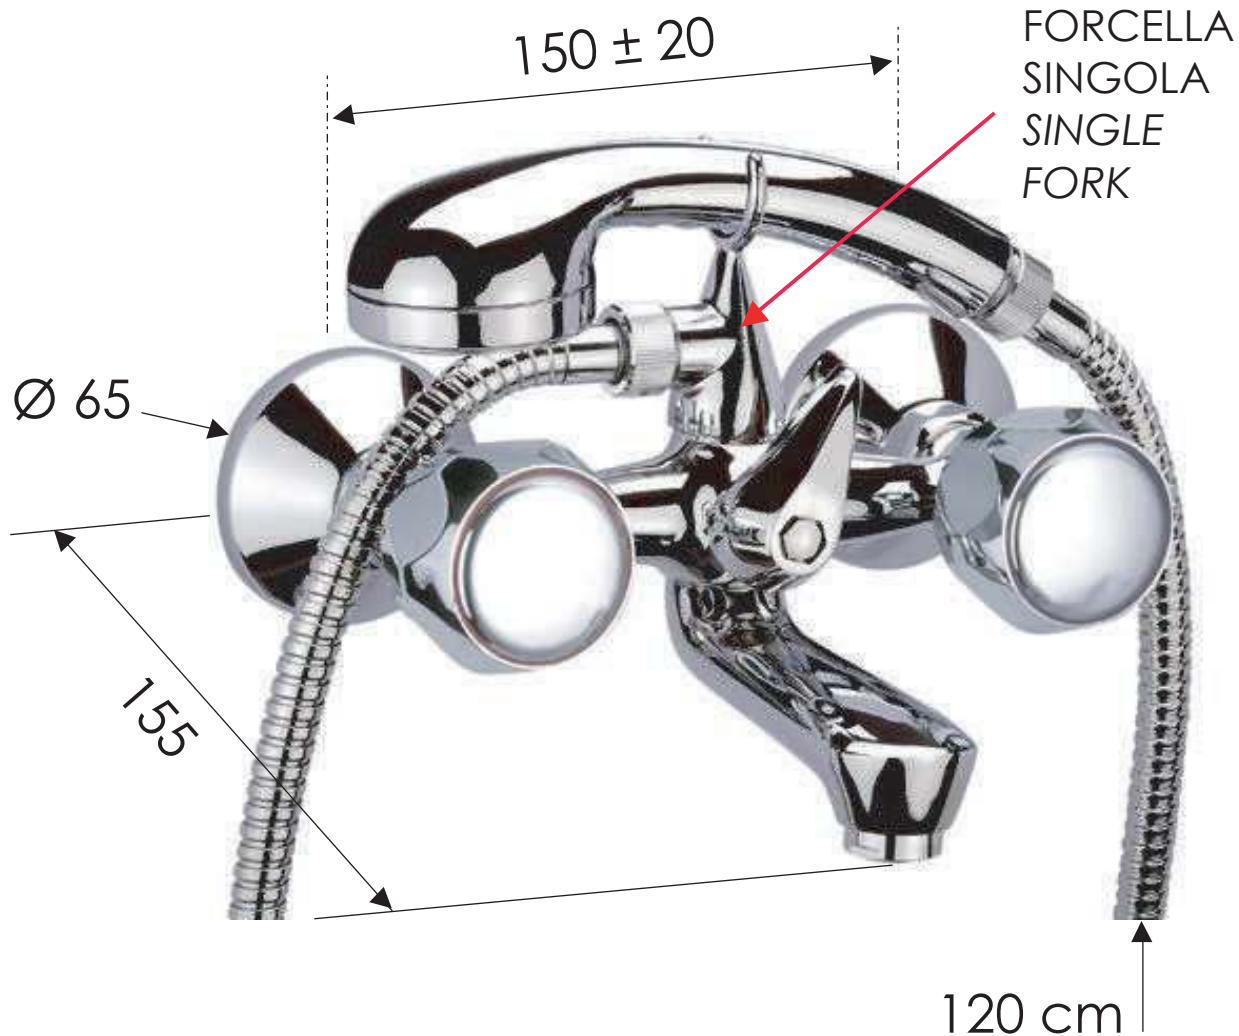

# REMER

RUBINETTERIE

SCHEDA TECNICA

TECHNICAL FEATURES

ART. COD.

**01SY**

## MATERIALI / MATERIALS

OTTONE CROMATO / CHROME PLATED BRASS