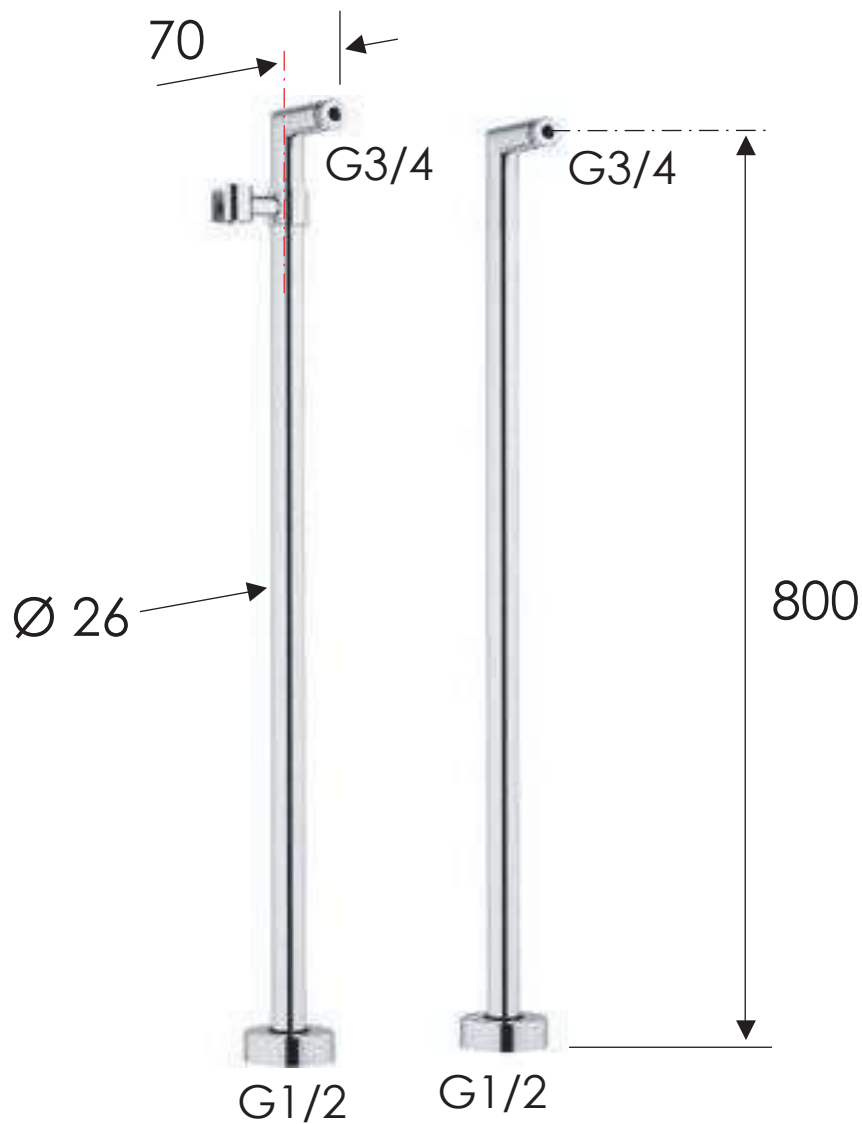

REMER

RUBINETTERIE

SCHEDA TECNICA

TECHNICAL FEATURES

ART. COD.

88N02

MATERIALI / MATERIALS

OTTONE CROMATO / CHROME PLATED BRASS