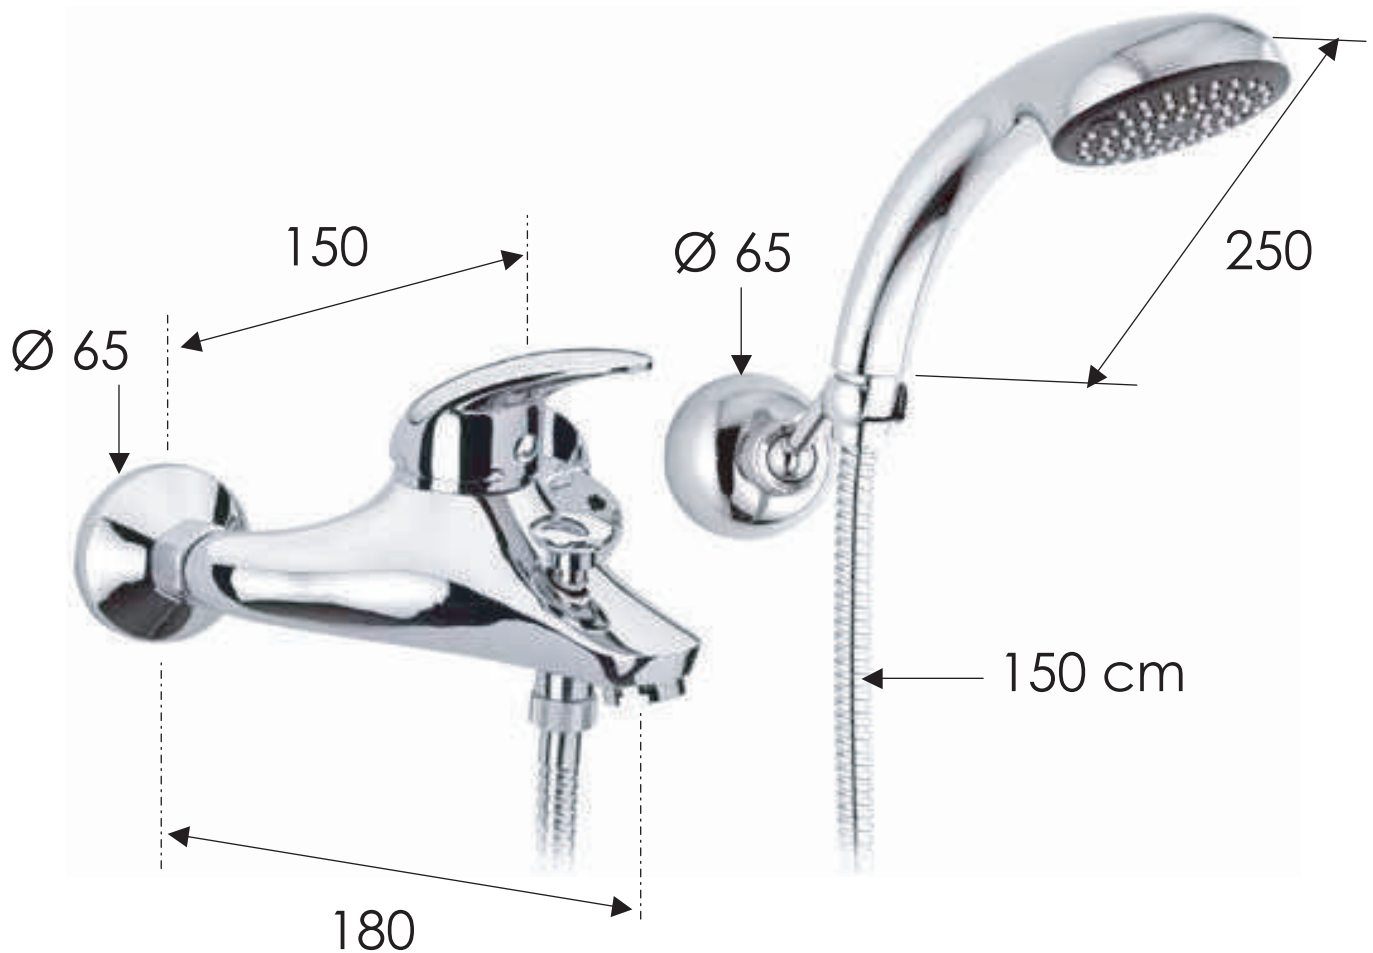

REMER

RUBINETTERIE

SCHEDA TECNICA

ART. COD.

TECHNICAL FEATURES

T02

MATERIALI / MATERIALS

OTTONE CROMATO / CHROME PLATED BRASS