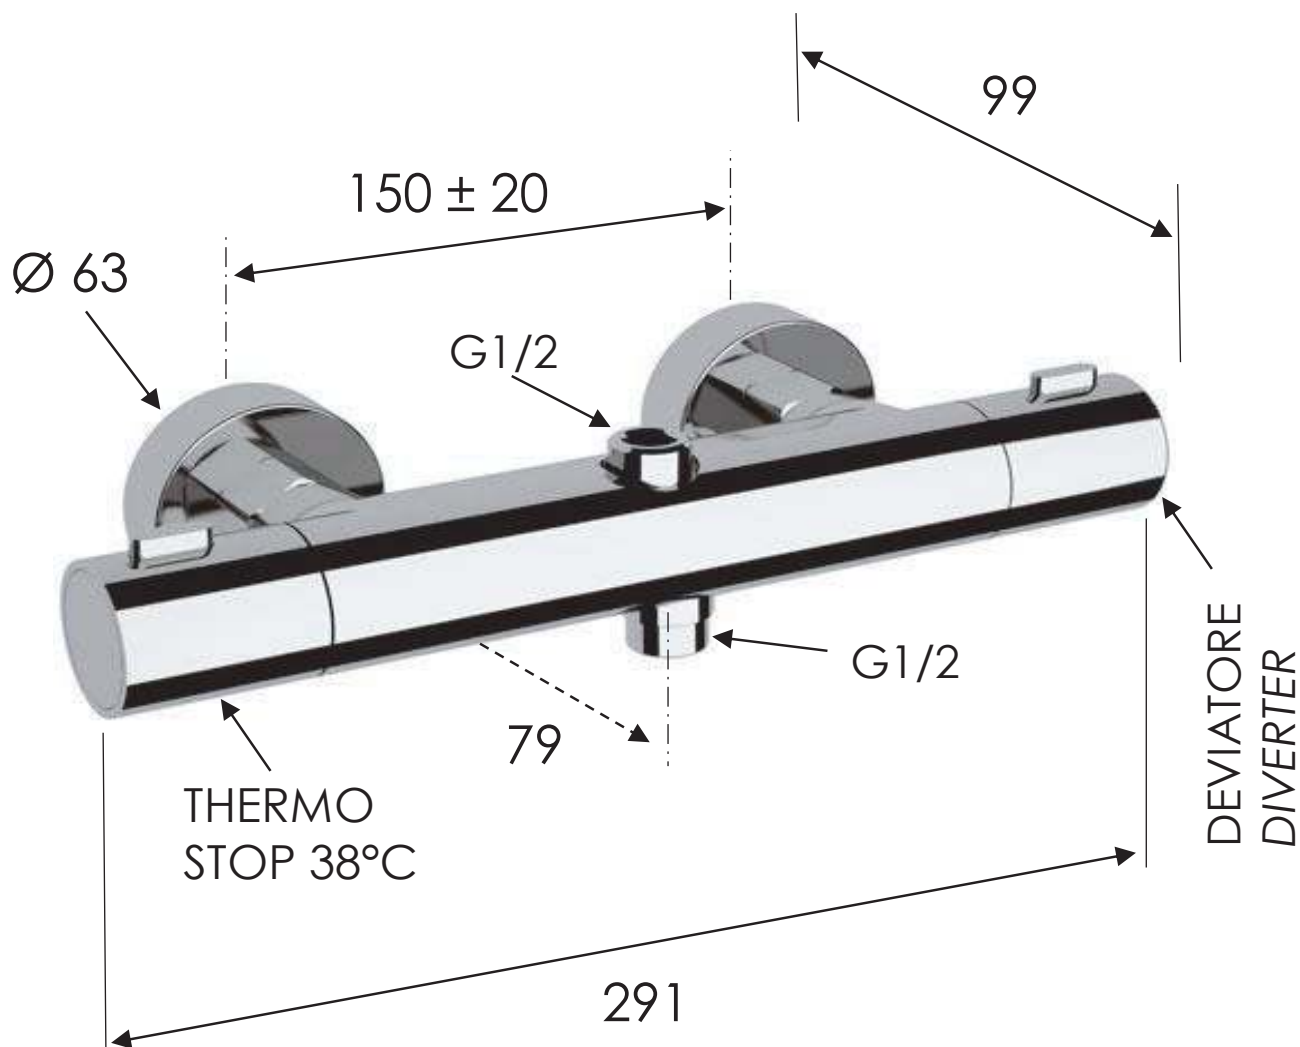

REMER

RUBINETTERIE

SCHEDA TECNICA

ART. COD.

TECHNICAL FEATURES

EQ32

MATERIALI / MATERIALS

OTTONE CROMATO / CHROME PLATED BRASS