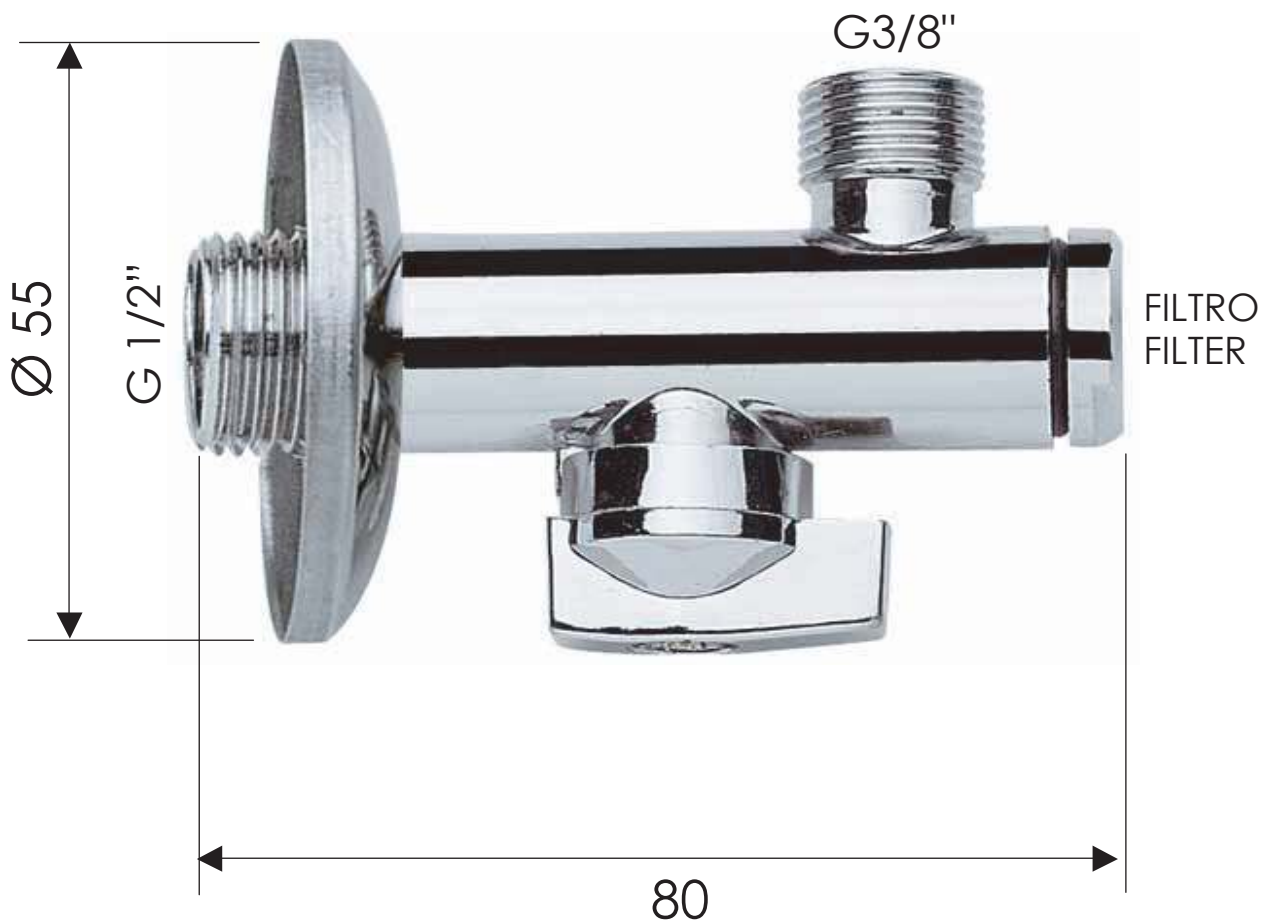

REMER

RUBINETTERIE

SCHEDA TECNICA

TECHNICAL FEATURES

ART. COD.

1231238

MATERIALI / MATERIALS

OTTONE CROMATO / CHROME PLATED BRASS