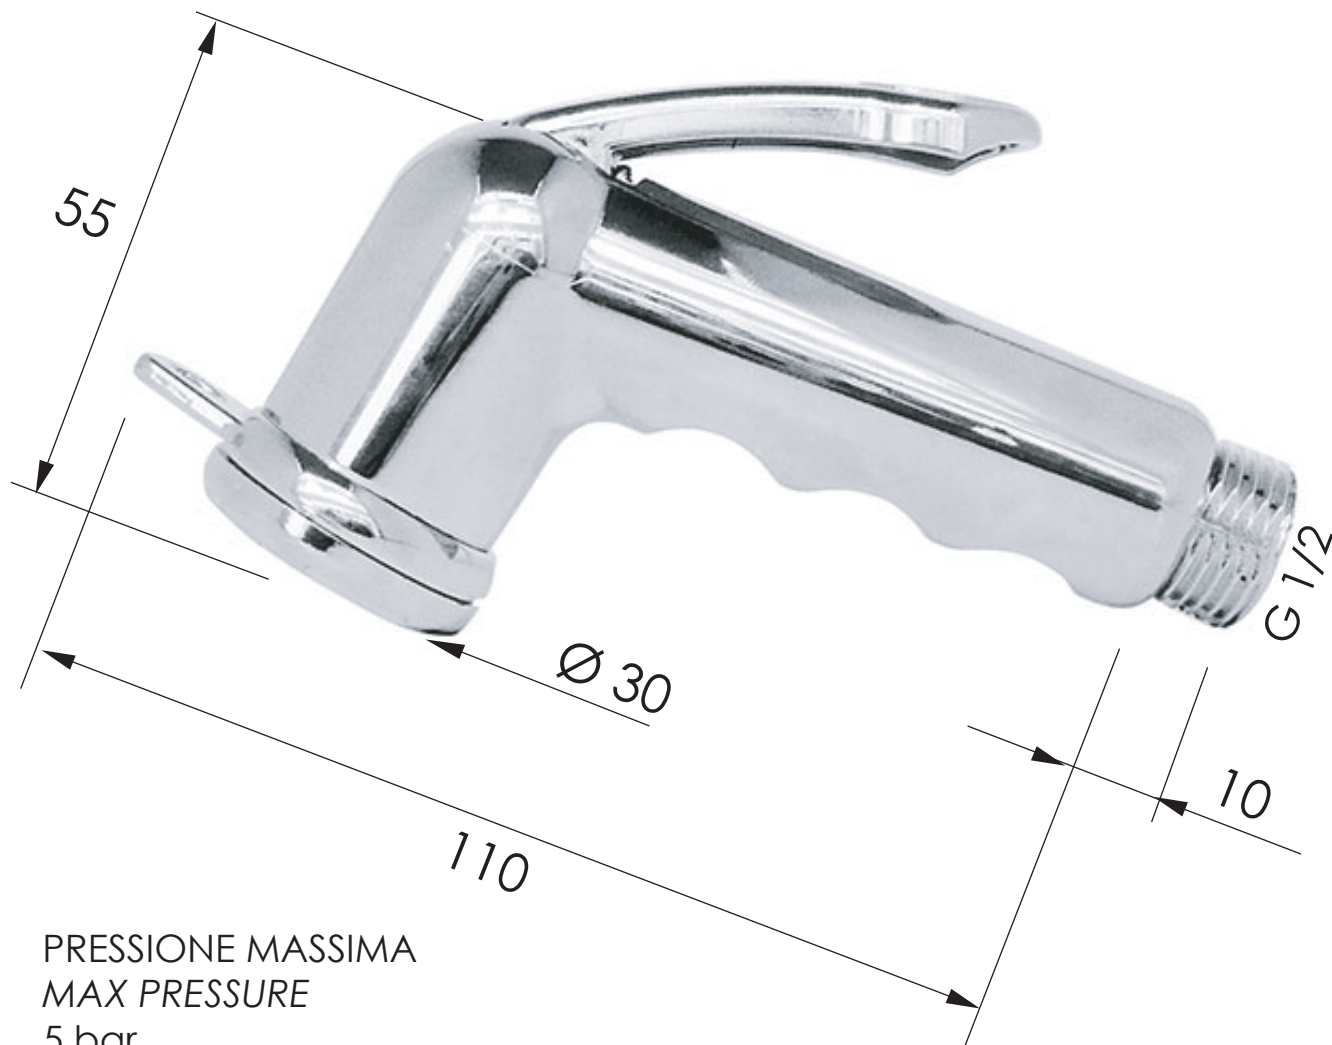

REMER

RUBINETTERIE

SCHEDA TECNICA

ART. COD.

TECHNICAL FEATURES

332DPCR

MATERIALI / MATERIALS

ABS CROMATO / CHROME PLATED ABS