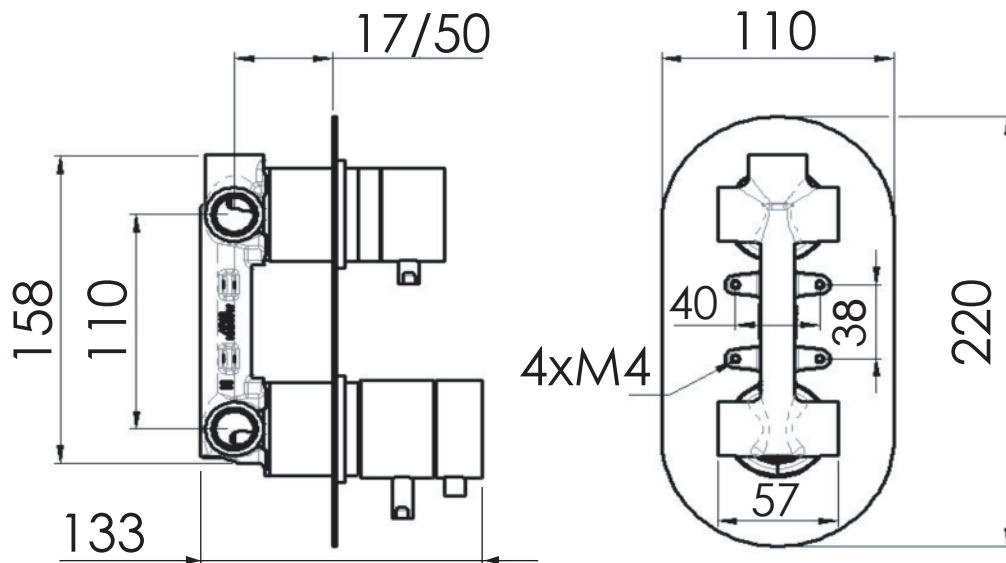

REMER

SCHEDA TECNICA

TECHNICAL FEATURES

RUBINETTERIE

ART. COD.

NT93

MATERIALI / MATERIALS

OTTONE CROMATO / CHROME PLATED BRASS