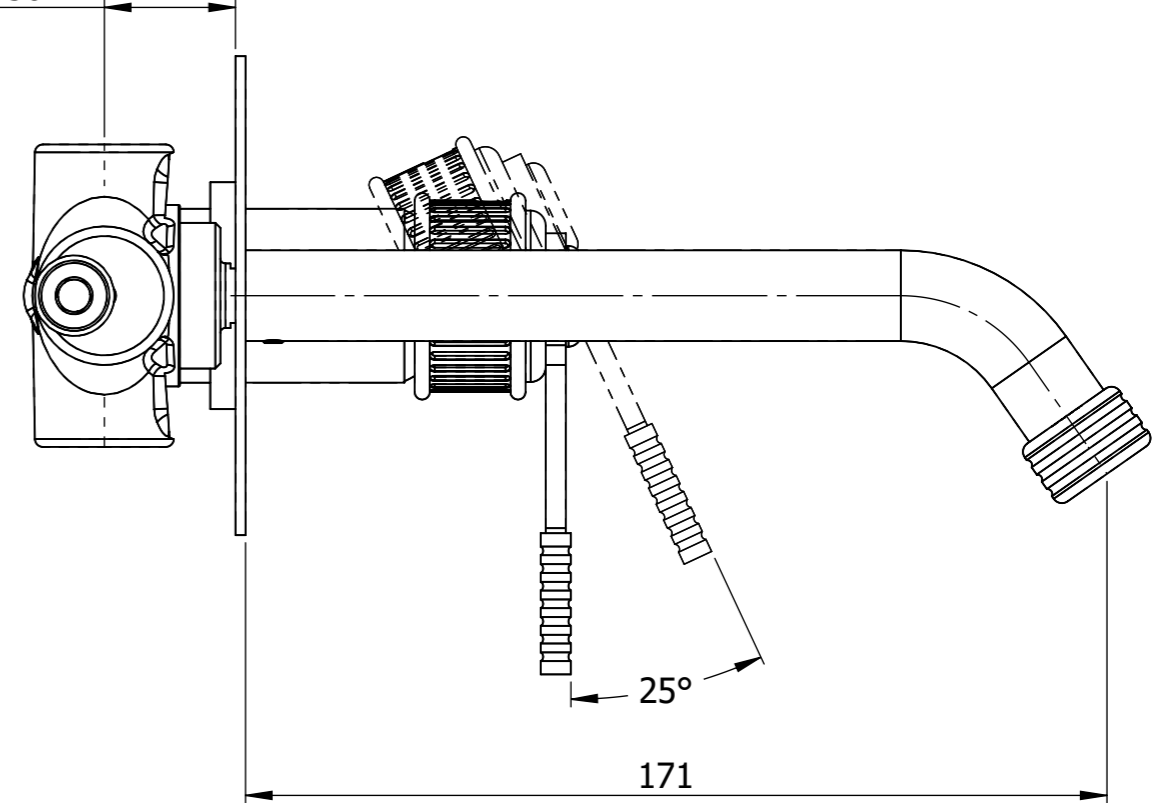

Descrizione: miscelatore monocomando da incasso

Description: Built-in single lever Mixer

Min 26mm  
Max 50mm

ENTRATA ACQUA FREDDA G1/2"  
COLD WATER INLET G1/2"

ENTRATA ACQUA CALDA G1/2"  
HOT WATER INLET G1/2"

Ricambi/Spare parts

Cartuccia/Cartridge: X52125

Aeratore/Aerator: 83F165