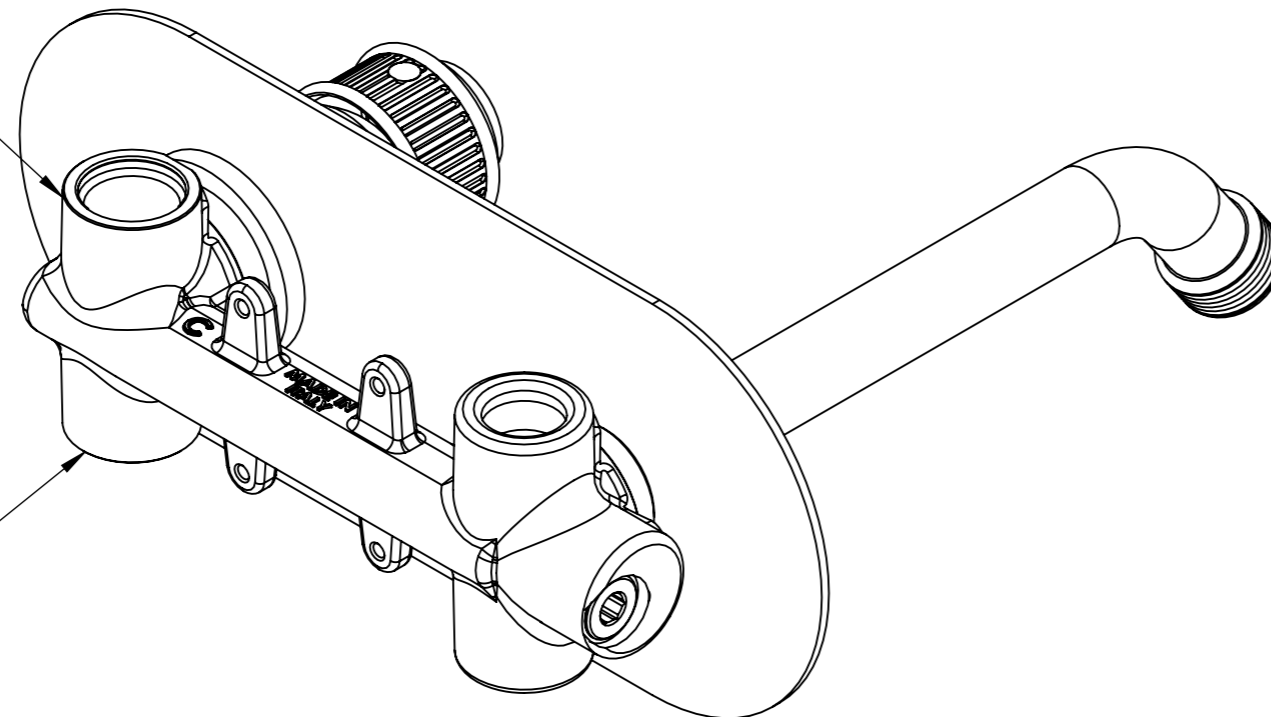

Descrizione: miscelatore monocomando da incasso

Description: Built-in single lever Mixer

Min 26mm  
Max 50mm

ENTRATA ACQUA FREDDA G1/2"  
COLD WATER INLET G1/2"

ENTRATA ACQUA CALDA G1/2"  
HOT WATER INLET G1/2"

Ricambi/Spare parts

Cartuccia/Cartridge: X52125

Aeratore/Aerator: 83F165