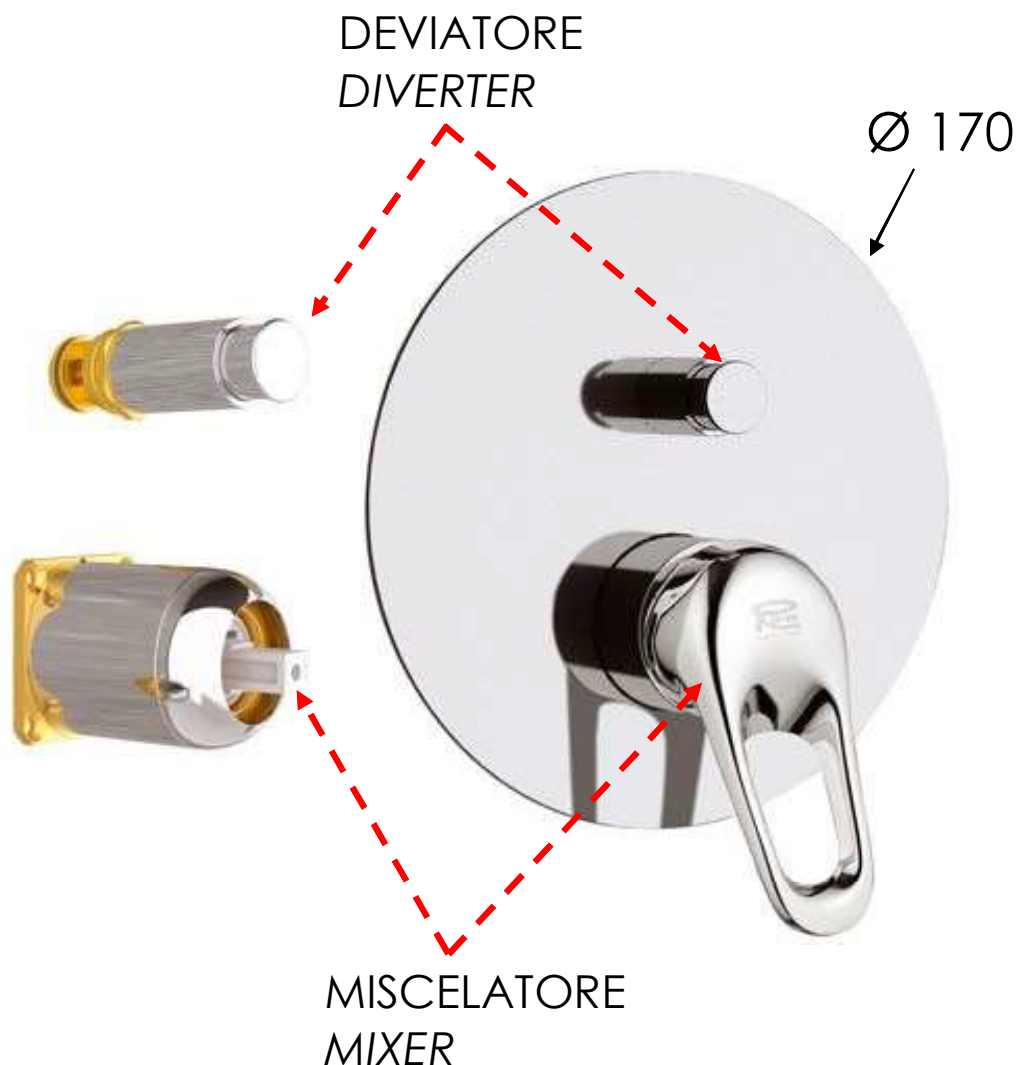

# REMER

RUBINETTERIE

SCHEDA TECNICA

TECHNICAL FEATURES

ART. COD.

**K09KB**

## MATERIALI / MATERIALS

OTTONE CROMATO / CHROME PLATED BRASS