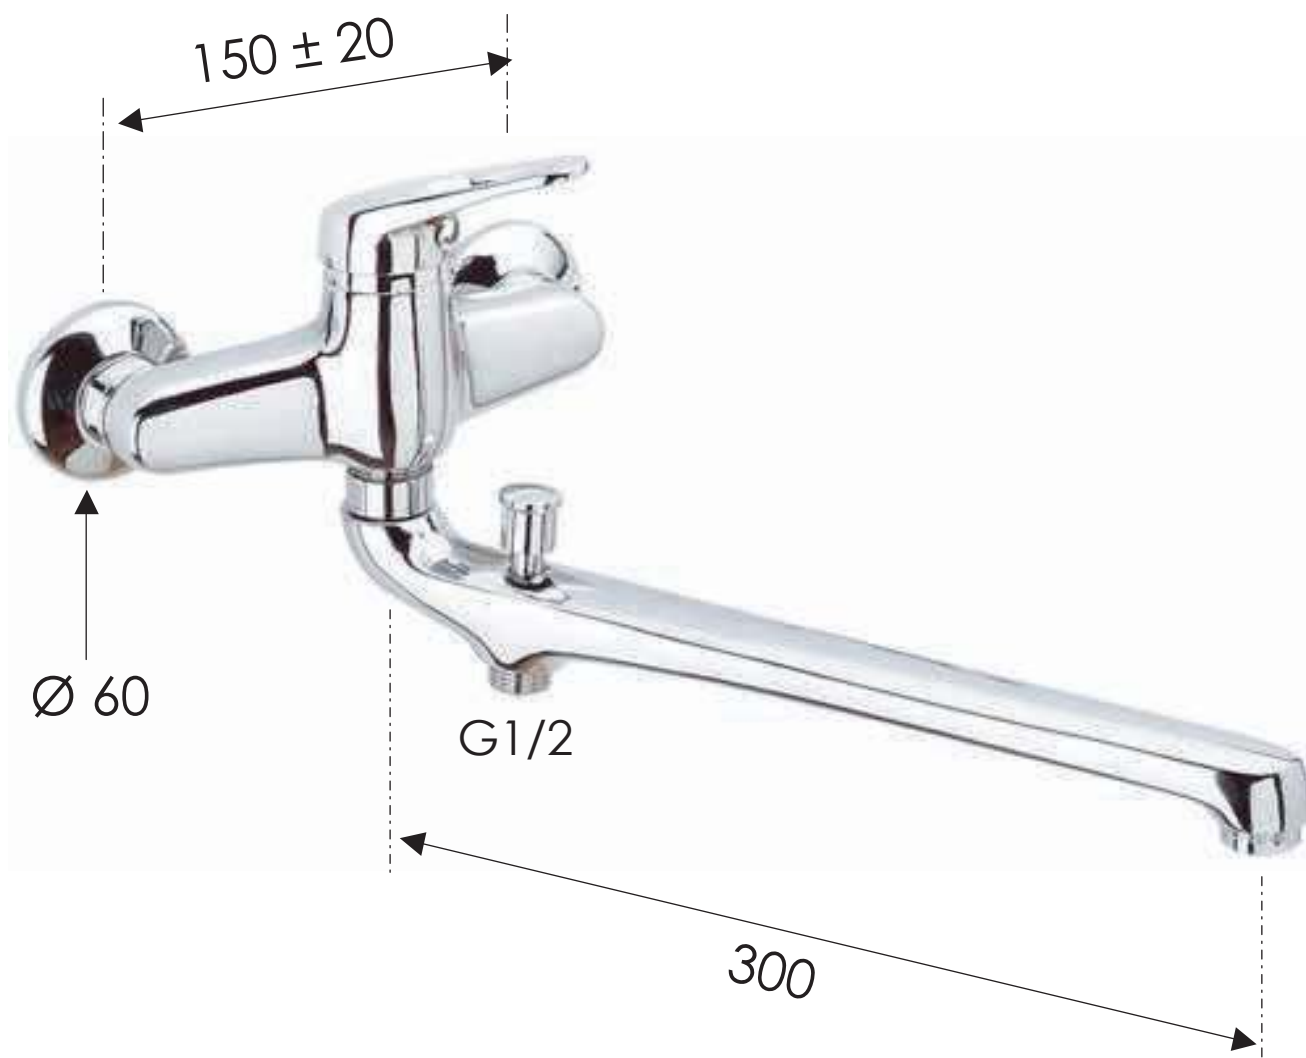

REMER

RUBINETTERIE

SCHEDA TECNICA

ART. COD.

TECHNICAL FEATURES

R46

MATERIALI / MATERIALS

OTTONE CROMATO / CHROME PLATED BRASS