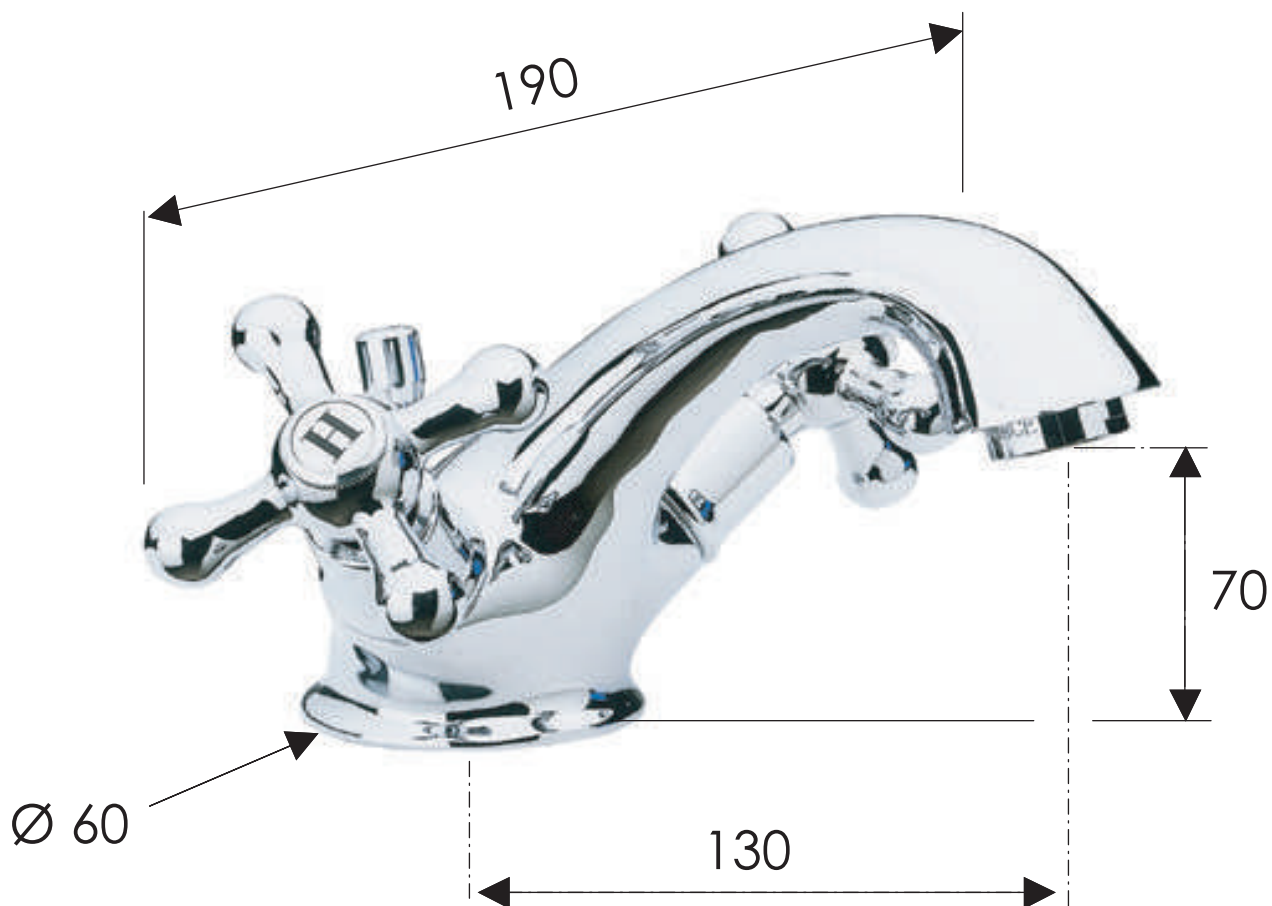

# REMER

RUBINETTERIE

SCHEDA TECNICA

TECHNICAL FEATURES

ART. COD.

**13LI**

## MATERIALI / MATERIALS

OTTONE CROMATO / CHROME PLATED BRASS