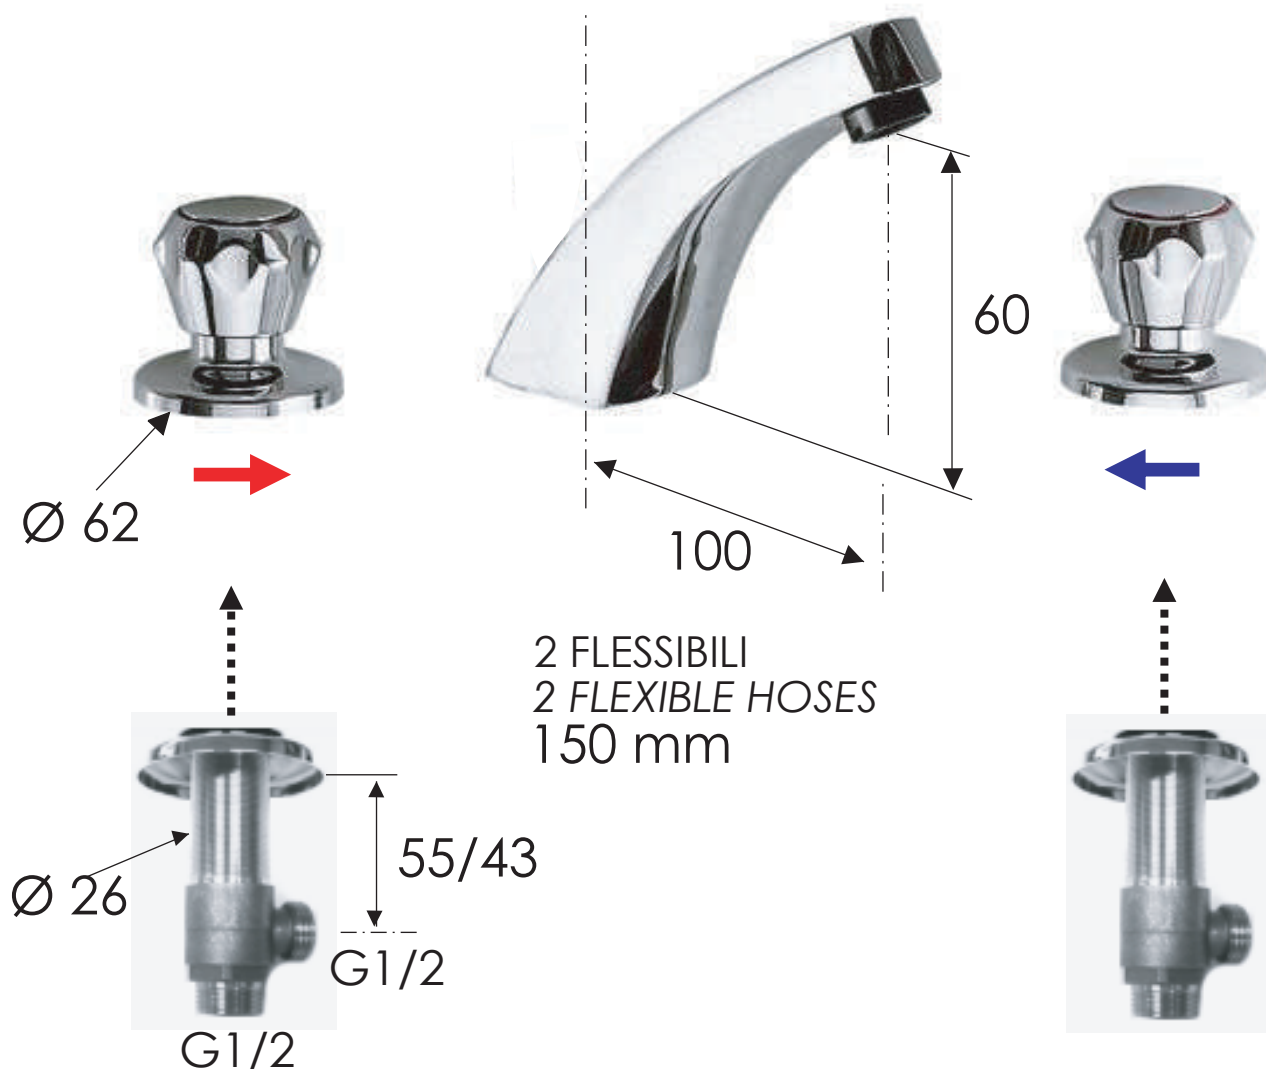

REMER

RUBINETTERIE

SCHEDA TECNICA

TECHNICAL FEATURES

ART. COD.

12EX

MATERIALI / MATERIALS

OTTONE CROMATO / CHROME PLATED BRASS