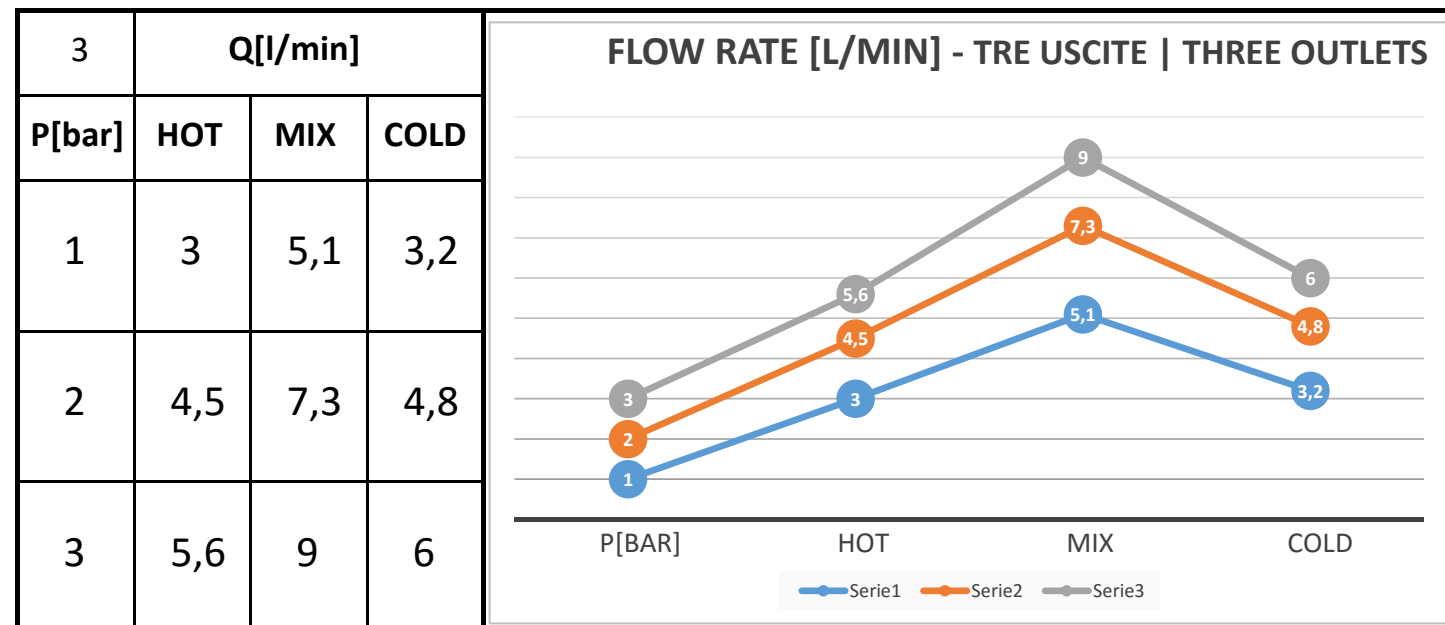

Descrizione: Miscelatore monocomando da incasso 3 vie a vitoni ceramici e cartuccia progressiva

Description: Single lever Built-in mixer with 3 ceramic valve and progressive cartridge

Ricambi/Spare parts	
Cartuccia/Cartridge:	P52N98
Vitoni/Valves:	76DX

Test effettuato con una sola uscita in scarico libero

The test was carried out with one free discharge outlet

Portate riferite alle singole uscite. Test effettuato con due uscite aperte contemporaneamente in scarico libero

Flow rates referring to individual outlets. The test was carried out with two free discharge outlets

Portate riferite alle singole uscite. Test effettuato con tre uscite aperte contemporaneamente in scarico libero

Flow rates referring to individual outlets. The test was carried out with three free discharge outlets