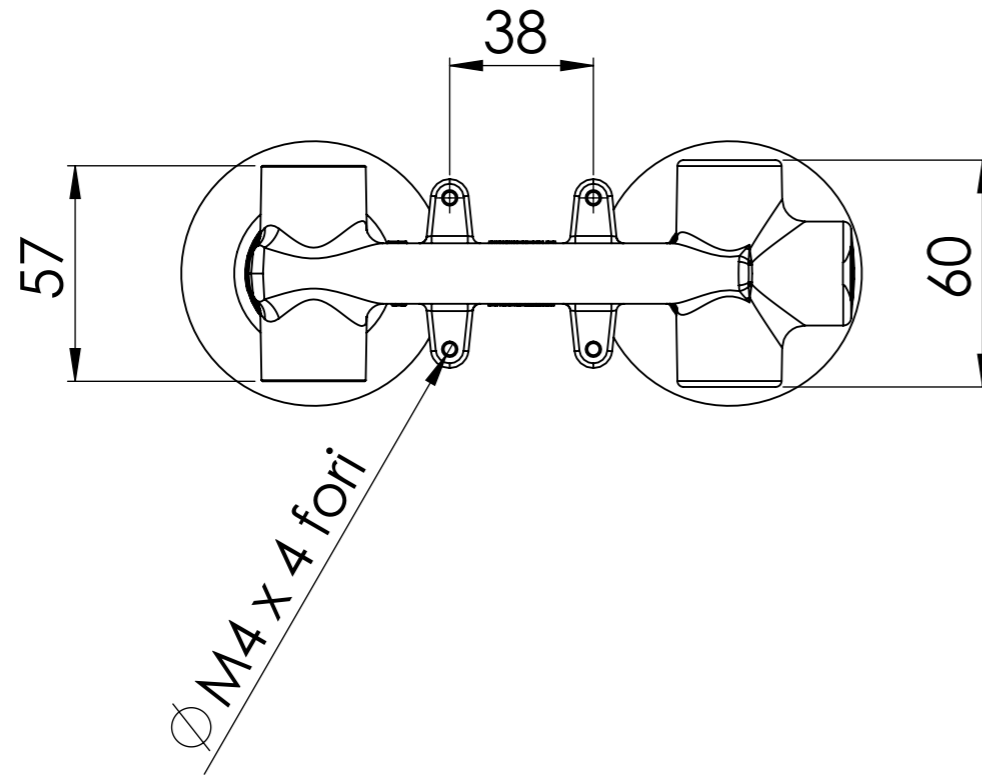

Descrizione: Miscelatore monocomando lavabo incasso con piastre separate e bocca interasse 213mm

Description: Built-in single-lever basin mixer with separate plates and spout with center spout 213mm

RICAMBI/SPARE PARTS:

CARTUCCIA/CARTRIDGE	X52125
AERATORE/AERATOR	83U185GPM12

Portata a 3 bar: 3,29 l/min
Flow rate at 3 bar: 1,2 Gpm