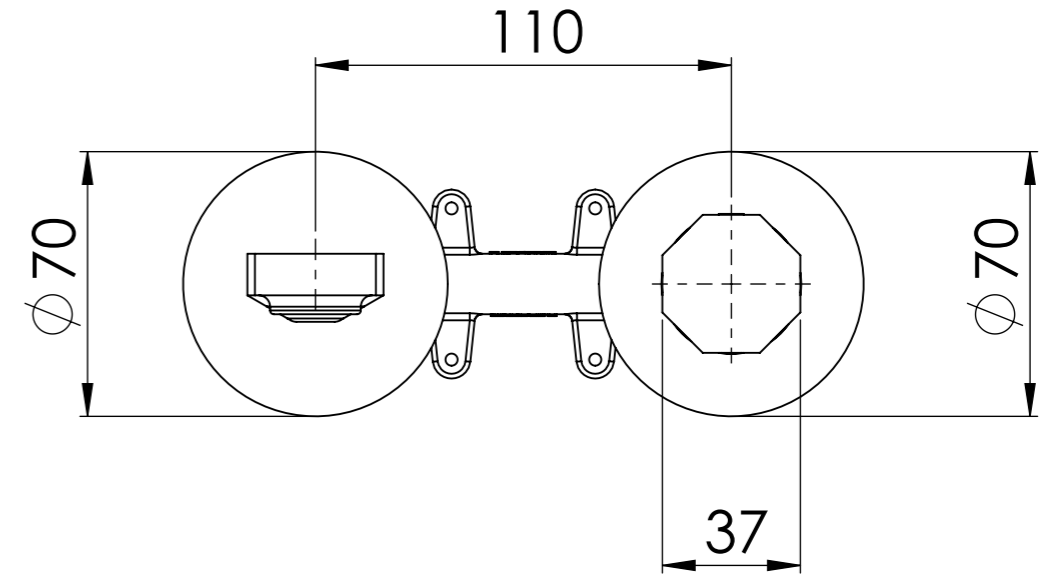

Descrizione: Miscelatore monocomando lavabo incasso con piastre separate e bocca interasse 213mm

Description: Built-in single-lever basin mixer with separate plates and spout with center spout 213mm

RICAMBI/SPARE PARTS:

CARTUCCIA/CARTRIDGE	X52125
AERATORE/AERATOR	83U185GPM12

Portata a 3 bar: 3,29 l/min
Flow rate at 3 bar: 1,2 Gpm