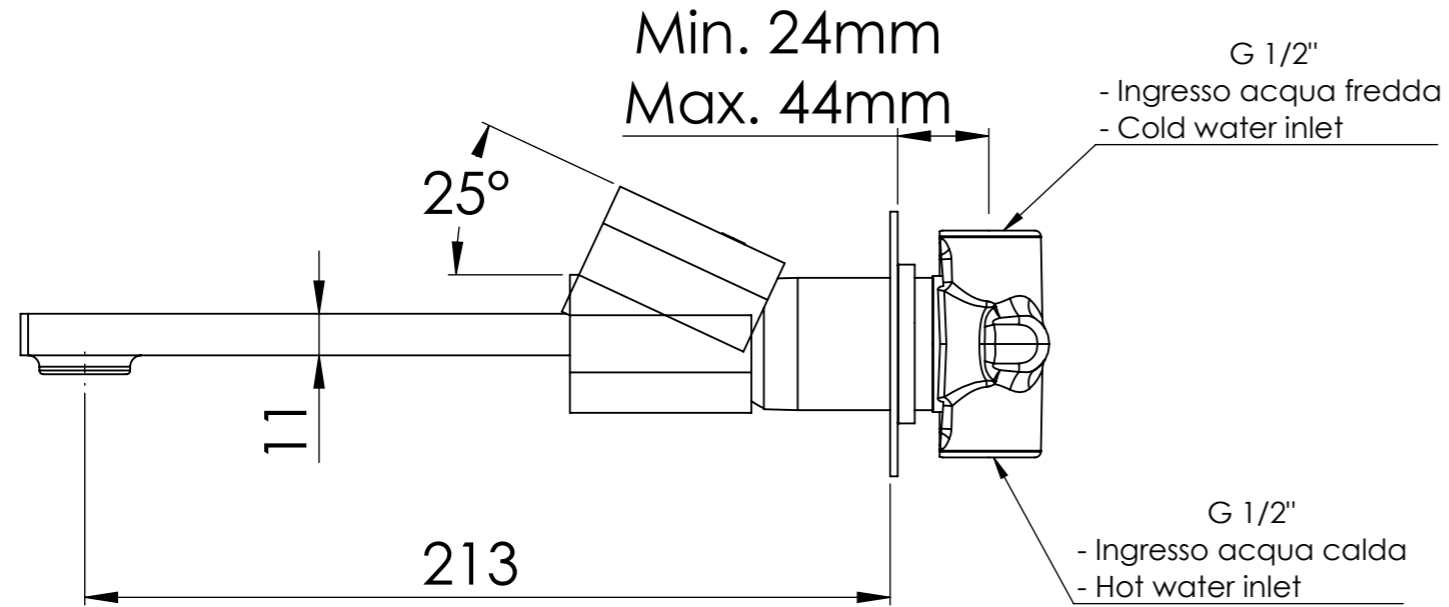

Descrizione: Miscelatore monocomando lavabo incasso con piastre separate e bocca interasse 213mm

Description: Built-in single-lever basin mixer with separate plates and spout with center spout 213mm

RICAMBI/SPARE PARTS:

CARTUCCIA/CARTRIDGE	X52125
AERATORE/AERATOR	83U185GPM12

Portata a 3 bar: 3,29 l/min
Flow rate at 3 bar: 1,2 Gpm