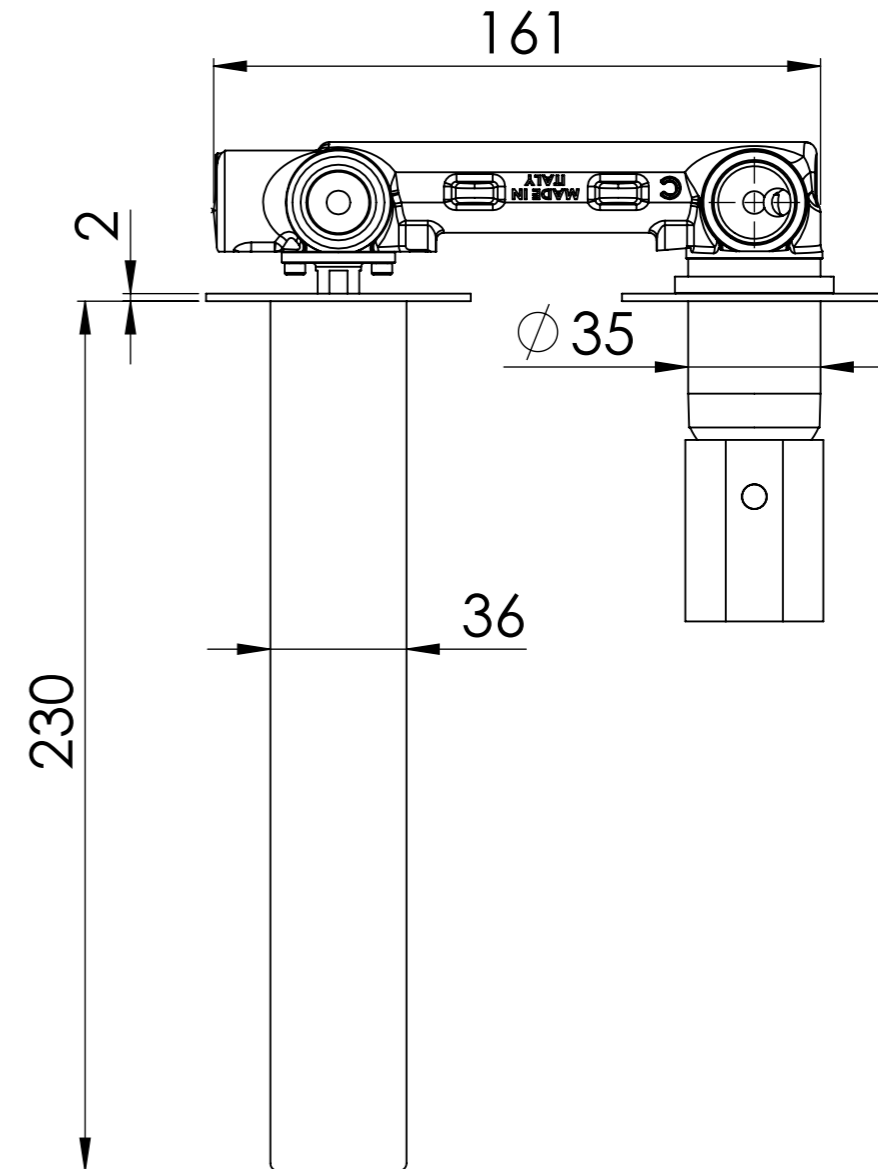

Descrizione: Miscelatore monocomando lavabo incasso con piastre separate e bocca interasse 213mm

Description: Built-in single-lever basin mixer with separate plates and spout with center spout 213mm

RICAMBI/SPARE PARTS:

CARTUCCIA/CARTRIDGE	X52125
AERATORE/AERATOR	83U185GPM12

Portata a 3 bar: 3,29 l/min
Flow rate at 3 bar: 1,2 Gpm