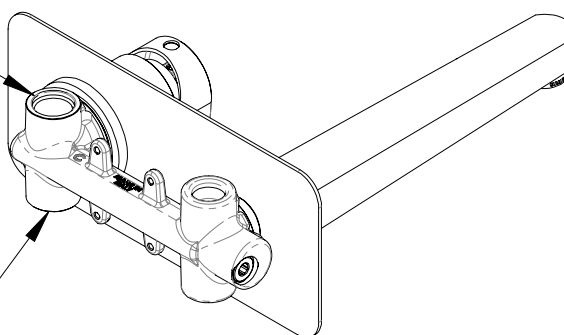

CARATTERISTICHE - FEATURES

Disponibile in Finitura
Available in Finishing

Perfect Tune
Perfect Tune

COMPONENTI - COMPONENTS

Cartuccia R52
Cartridge R52

Aeratore 83NESI
Aerator 83NESI

FINITURE - FINISHING

NO
Nero Opaco
Matt Black

BO
Bianco Opaco
Matt White

NP
Nichel Spazzolato
Brushed Nickel

CR
Cromo
Chrome

REMER Rubinetterie S.p.A.

Via Leonardo Da Vinci, 83 - 20062 Cassano d'Adda (MI) - Italy - Tel. +39 0363 364211 - info@remer.eu - www.remer.eu