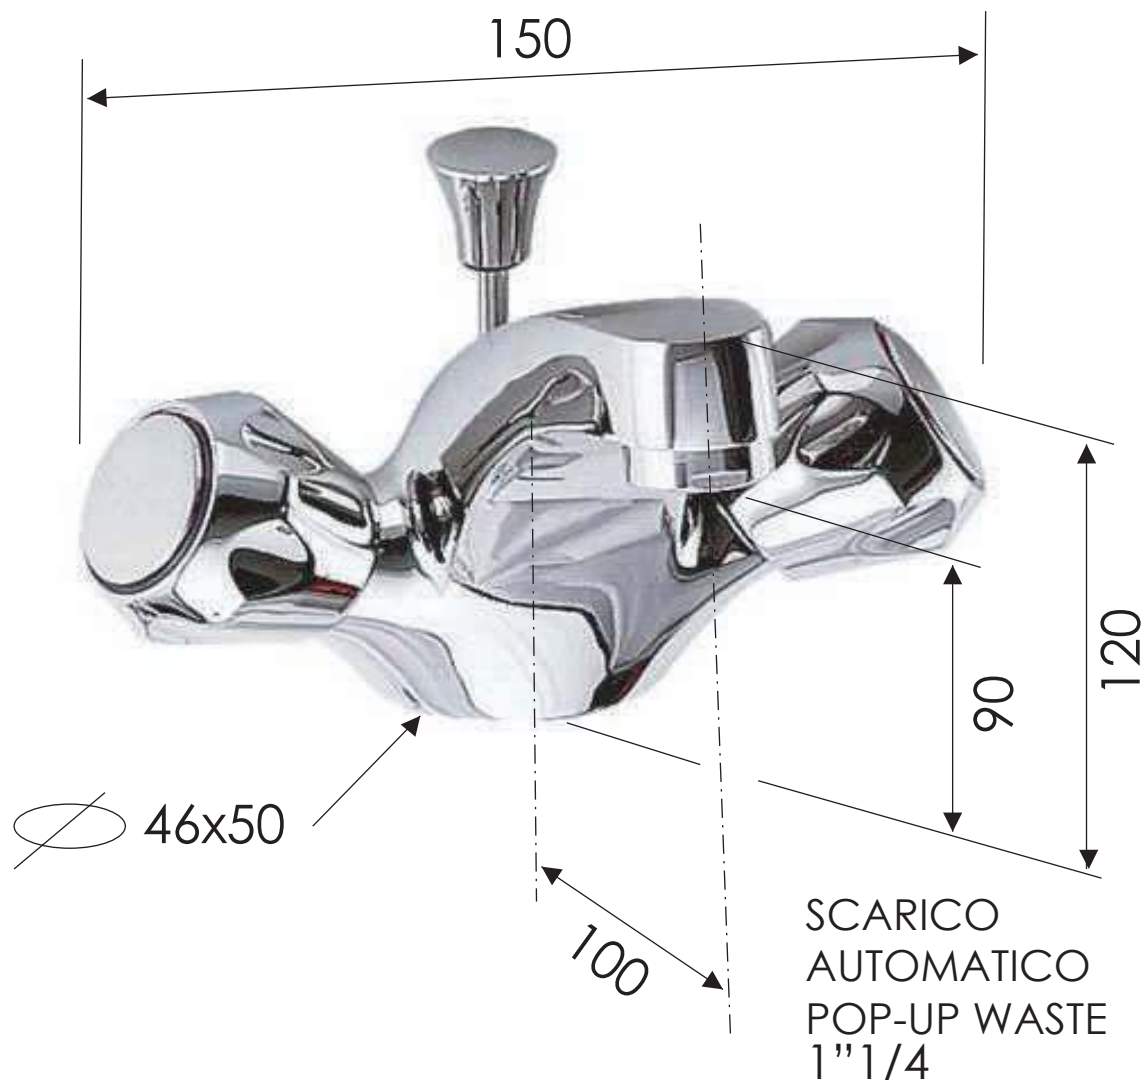

REMER

RUBINETTERIE

SCHEDA TECNICA

TECHNICAL FEATURES

ART. COD.

13EX

MATERIALI / MATERIALS

OTTONE CROMATO / CHROME PLATED BRASS