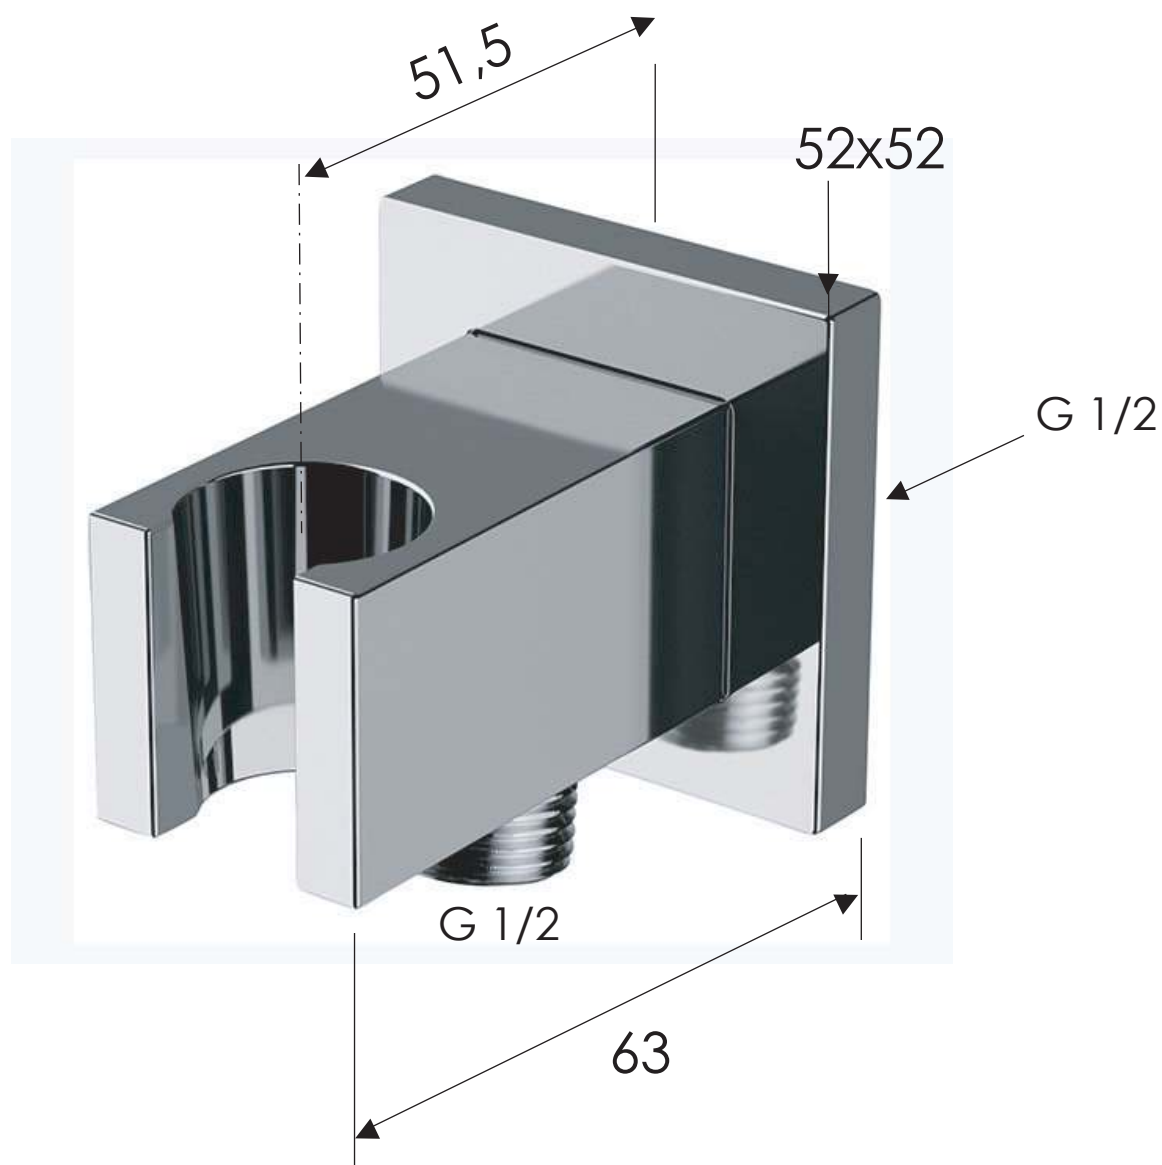

REMER

RUBINETTERIE

SCHEDA TECNICA

TECHNICAL FEATURES

ART. COD.

337Q

MATERIALI / MATERIALS

OTTONE CROMATO / CHROME PLATED BRASS