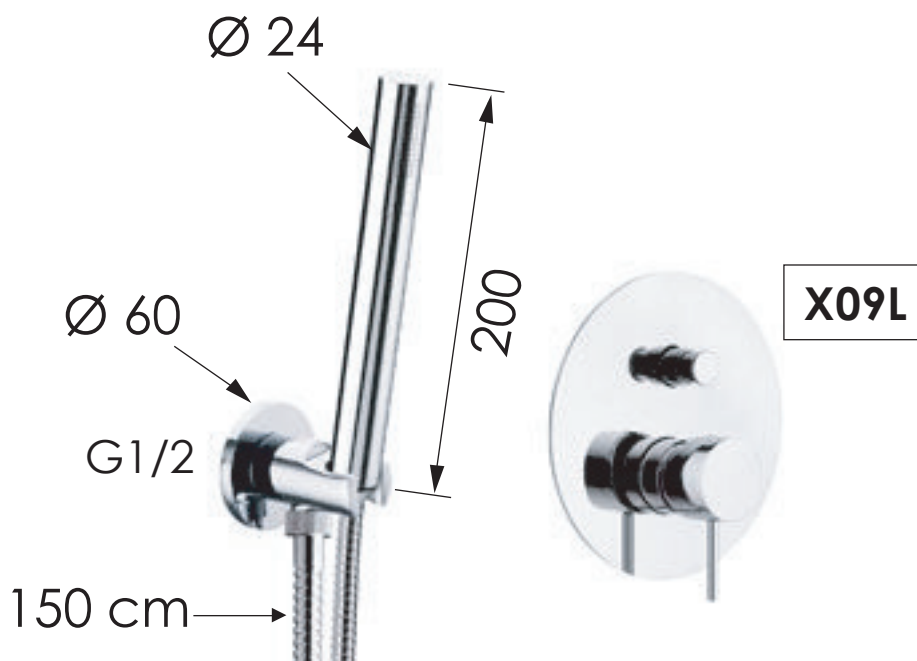

# REMER

RUBINETTERIE

SCHEDA TECNICA

TECHNICAL FEATURES

ART. COD.

**X09S02**

## MATERIALI / MATERIALS

OTTONE CROMATO / CHROME PLATED BRASS