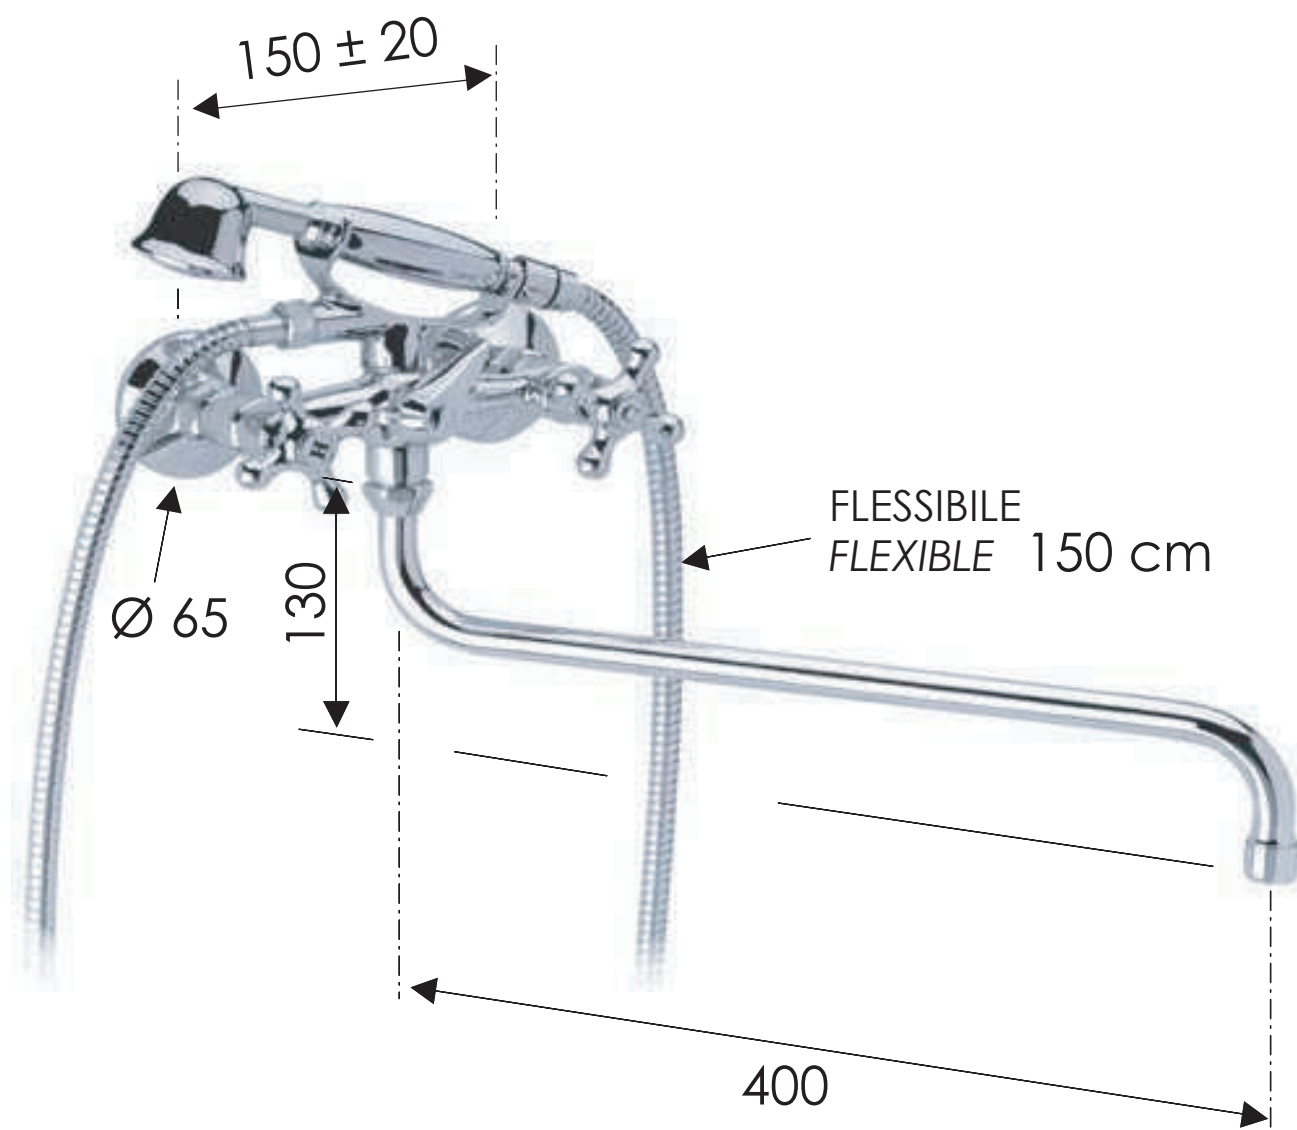

# REMER

SCHEDA TECNICA

TECHNICAL FEATURES

RUBINETTERIE

ART. COD.

04LI

## MATERIALI / MATERIALS

OTTONE CROMATO / CHROME PLATED BRASS