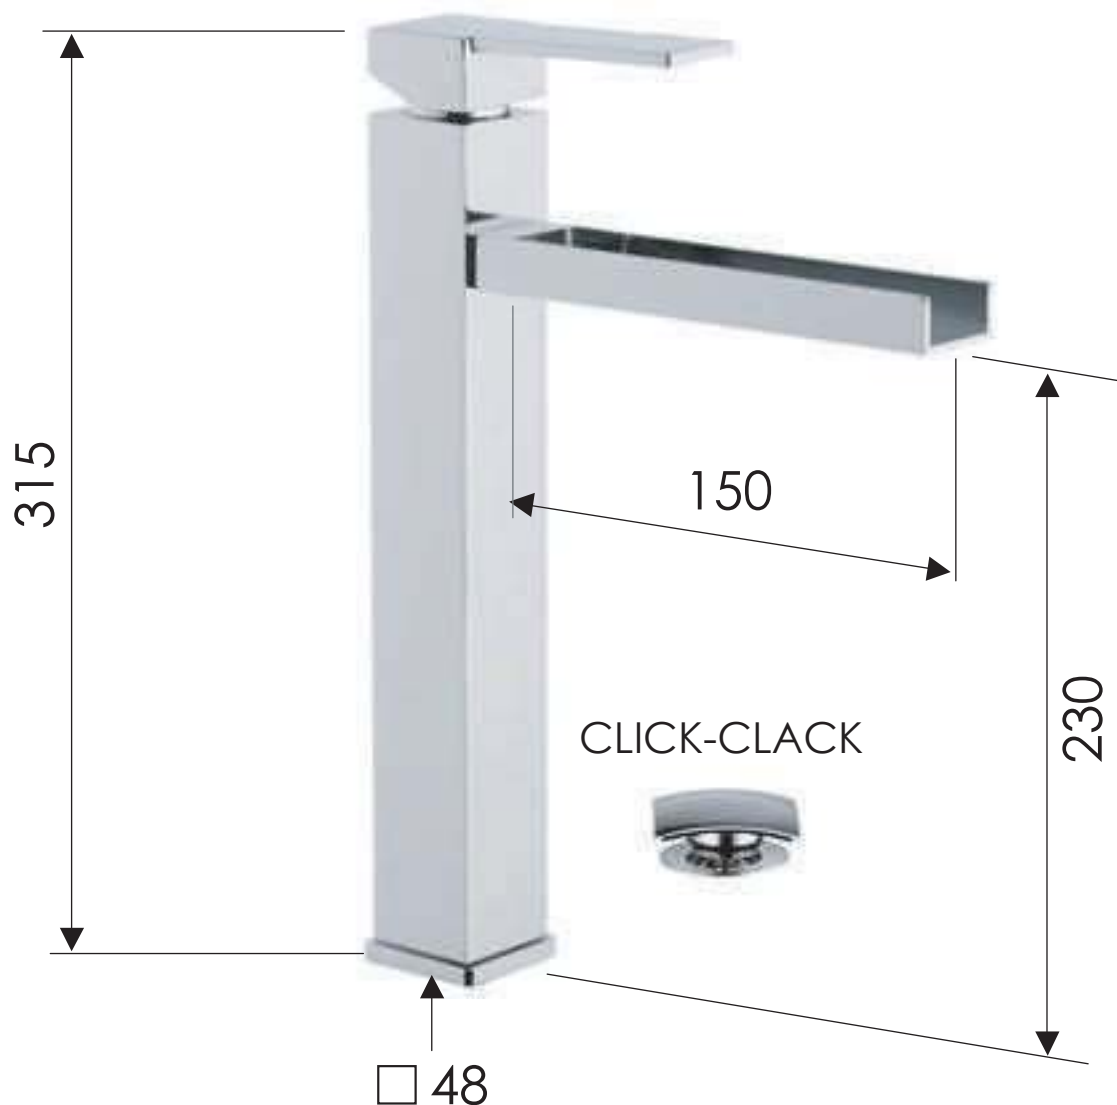

REMER

RUBINETTERIE

SCHEDA TECNICA

TECHNICAL FEATURES

ART. COD.

QC10LB

MATERIALI / MATERIALS

OTTONE CROMATO / CHROME PLATED BRASS