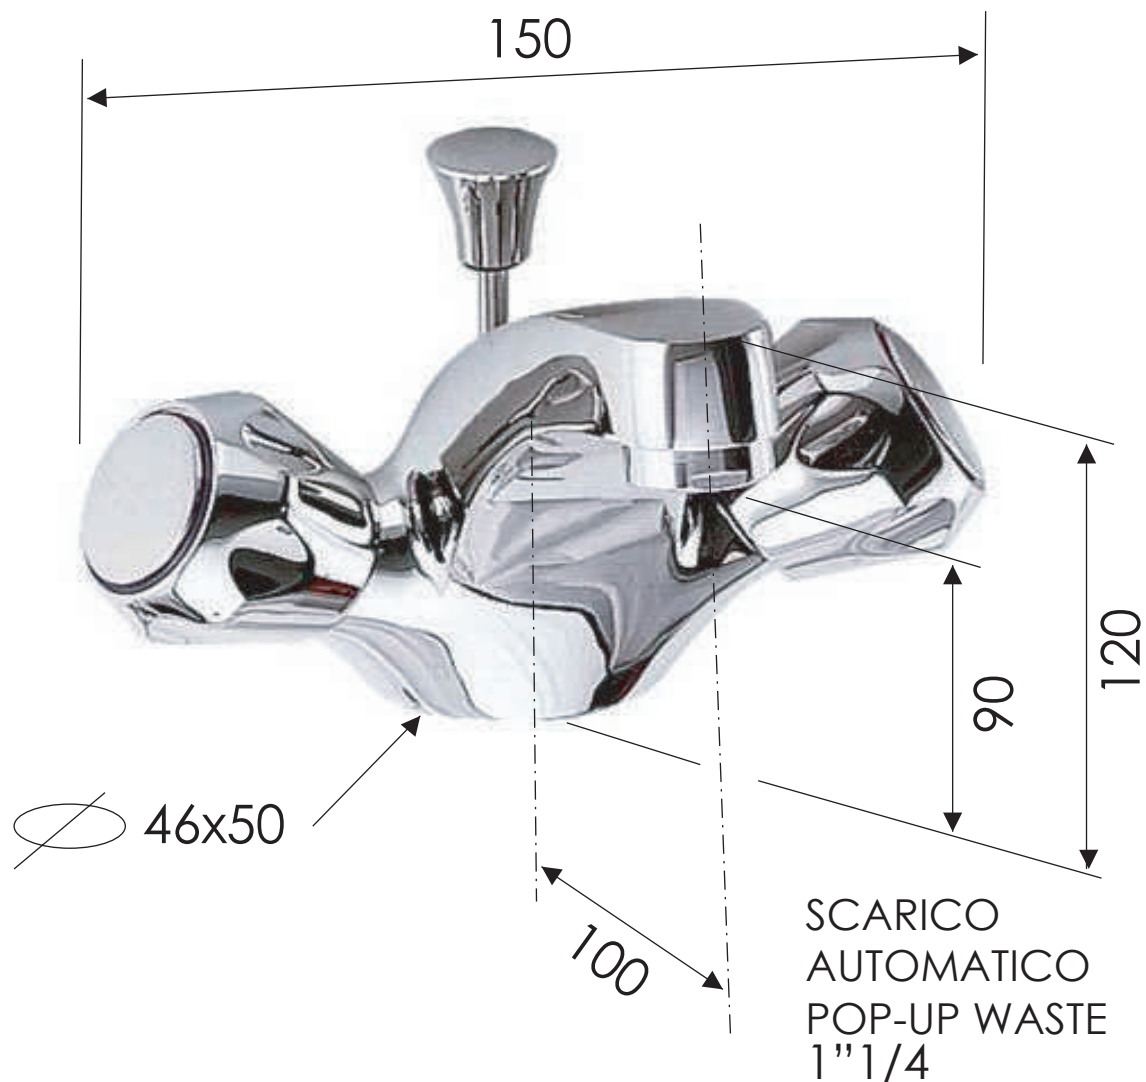

REMER

RUBINETTERIE

SCHEDA TECNICA

TECHNICAL FEATURES

ART. COD.

13EX

MATERIALI / MATERIALS

OTTONE CROMATO / CHROME PLATED BRASS