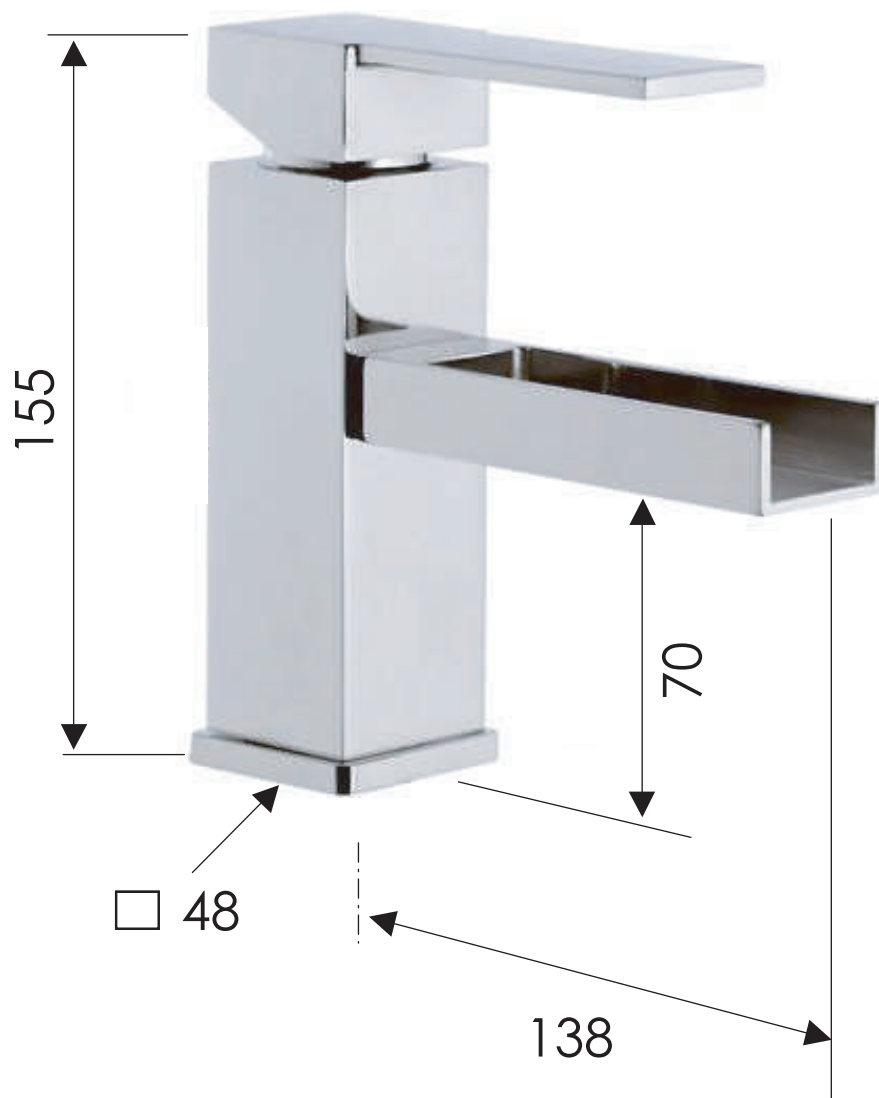

REMER

RUBINETTERIE

SCHEDA TECNICA

ART. COD.

TECHNICAL FEATURES

QC11

MATERIALI / MATERIALS

OTTONE CROMATO / CHROME PLATED BRASS