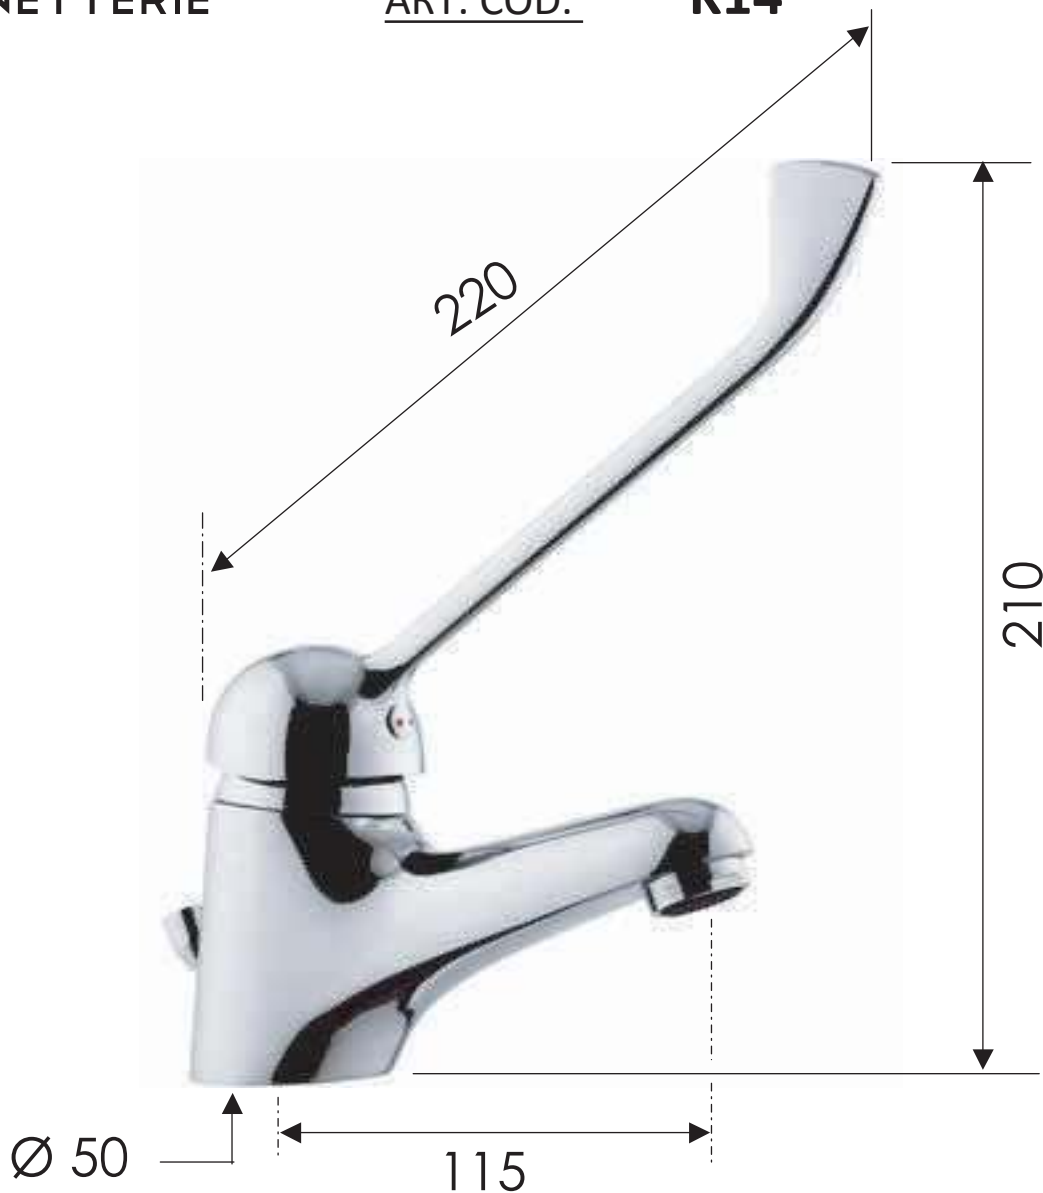

REMER

RUBINETTERIE

SCHEDA TECNICA

TECHNICAL FEATURES

ART. COD.

K14

MATERIALI / MATERIALS

OTTONE CROMATO / CHROME PLATED BRASS