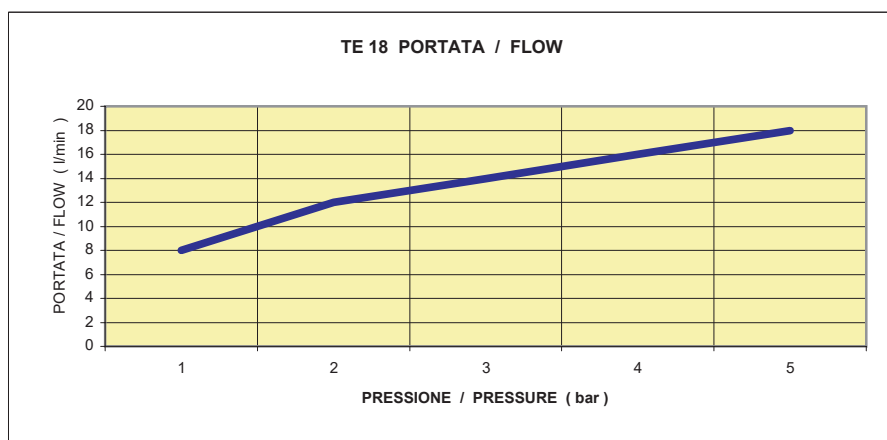

# REMER

RUBINETTERIE

SCHEDA TECNICA

TECHNICAL FEATURES

ART. COD.

TE18

APERTURA / OPENING 6/8 s