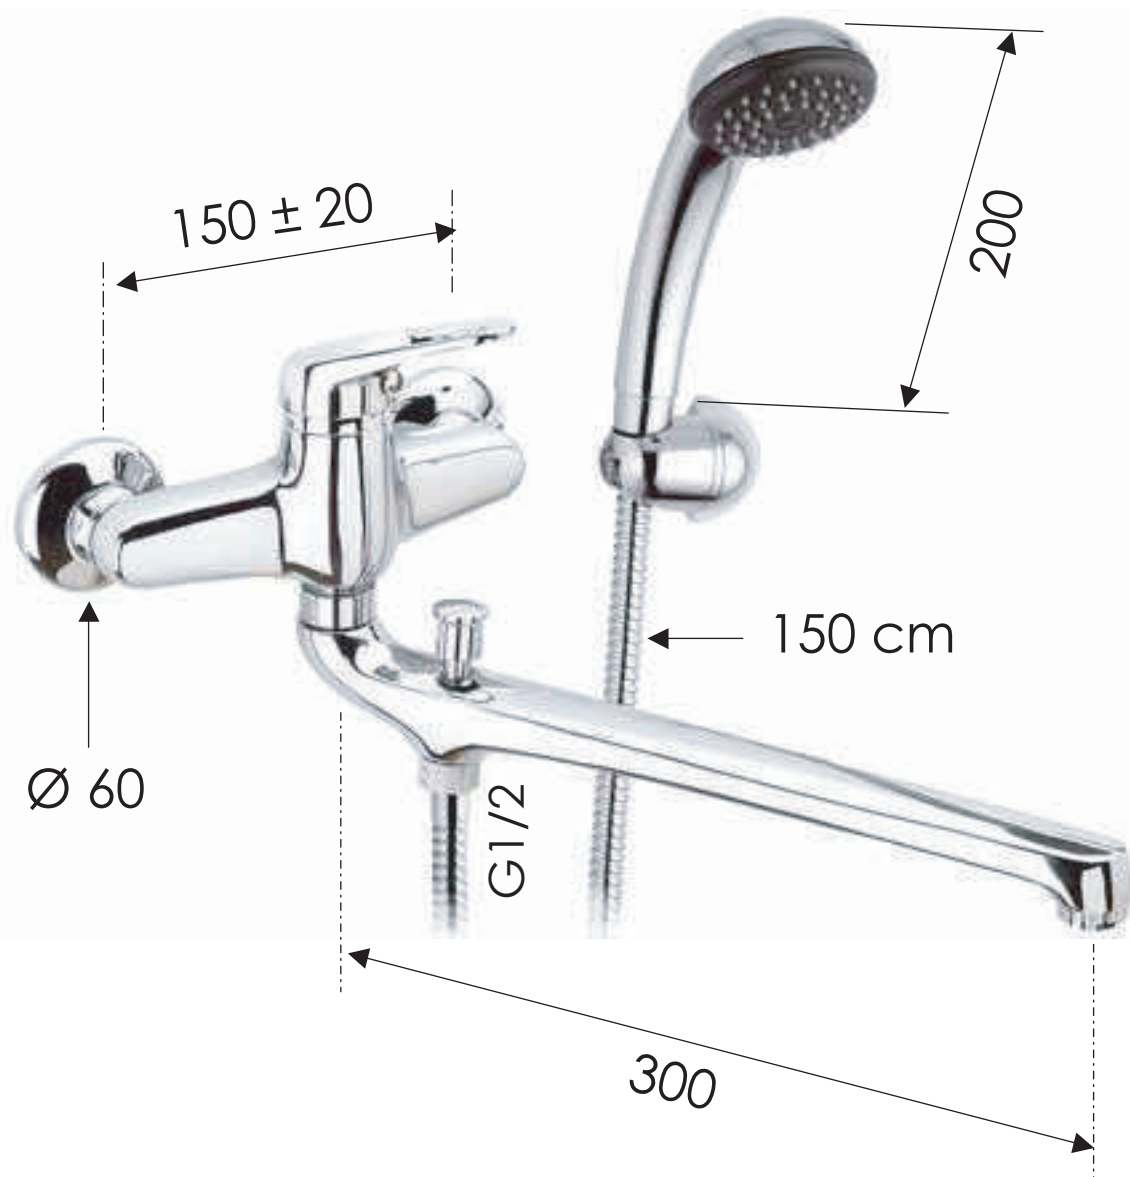

REMER

RUBINETTERIE

SCHEDA TECNICA

ART. COD.

TECHNICAL FEATURES

R49

MATERIALI / MATERIALS

OTTONE CROMATO / CHROME PLATED BRASS