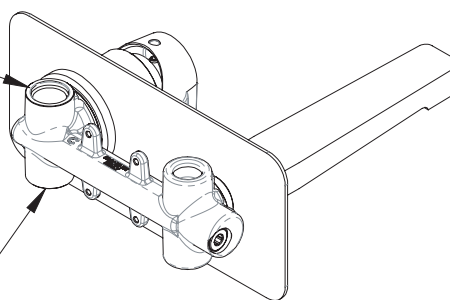

Miscelatore monocomando lavabo da incasso con piastra orizzontale in ottone cromato, bocca 18 cm.

Built-in basin single-lever mixer with horizontal wall flange in chrome plated brass, cm 18 spout.

SCHEDA TECNICA - TECHNICAL FEATURES

ACQUA FREDDA
COLD WATER
G1/2

ACQUA CALDA
HOT WATER
G1/2

CARATTERISTICHE - FEATURES

Disponibile in Finitura
Available in Finishing

Perfect Tune
Perfect Tune

COMPONENTI - COMPONENTS

Cartuccia R52
Cartridge R52