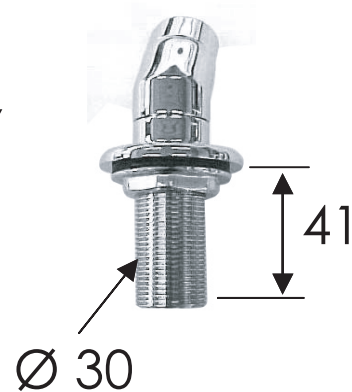

REMER

RUBINETTERIE

SCHEDA TECNICA

TECHNICAL FEATURES

ART. COD.

06LI

MATERIALI / MATERIALS

OTTONE CROMATO / CHROME PLATED BRASS