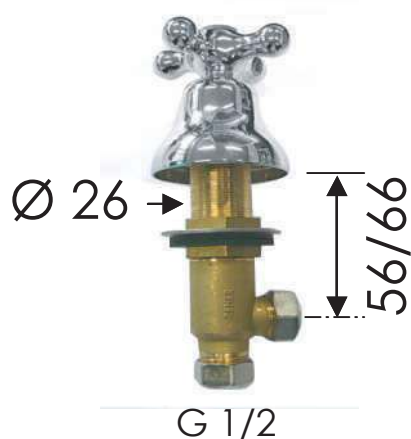

REMER

RUBINETTERIE

SCHEDA TECNICA

TECHNICAL FEATURES

ART. COD.

06LI

MATERIALI / MATERIALS

OTTONE CROMATO / CHROME PLATED BRASS