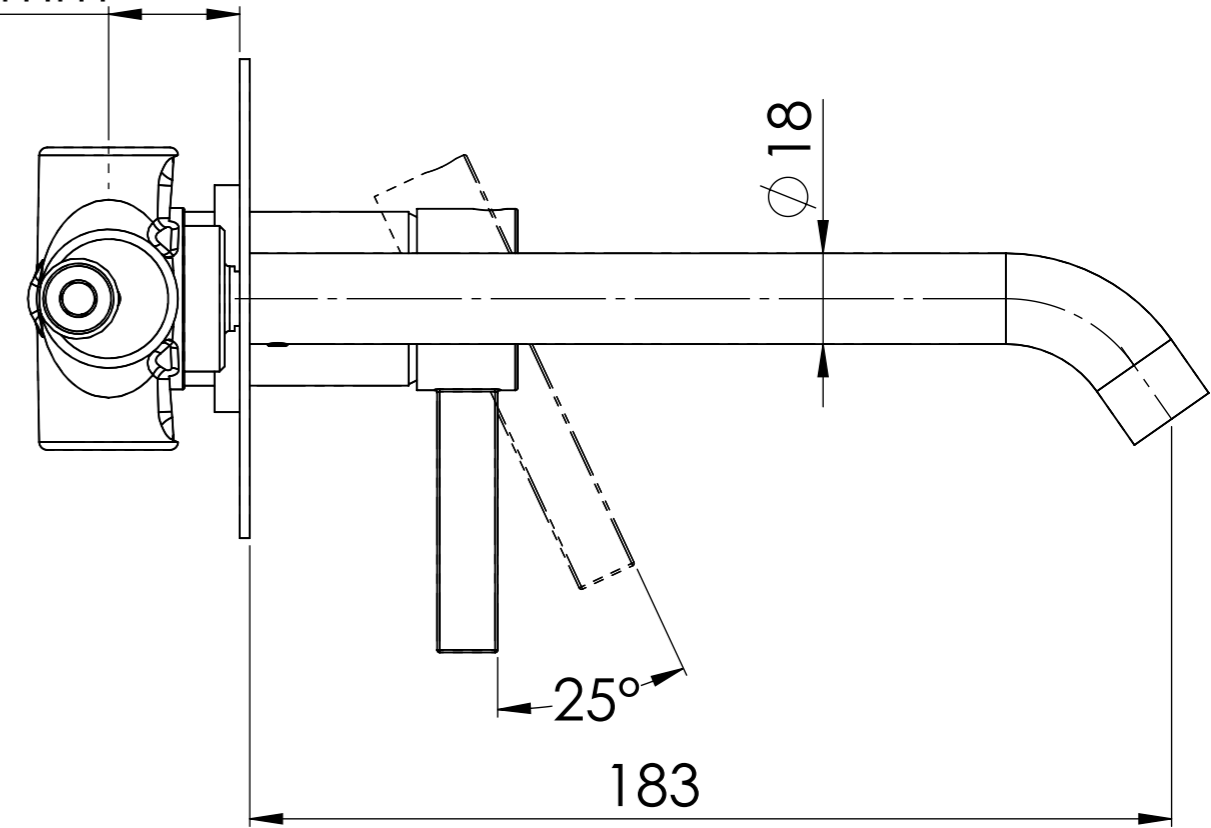

Descrizione: **Miscelatore monocomando da incasso**

Description: **Single lever built-in mixer**

Min 26mm
Max 50mm

ENTRATA ACQUA FREDDA G1/2"
COLD WATER INLET G1/2"

ENTRATA ACQUA CALDA G1/2"
HOT WATER INLET G1/2"

Ricambi/ Spare parts

Cartuccia/ Cartridge:	X52125
Aeratore/Aerator:	83F165SGPM12