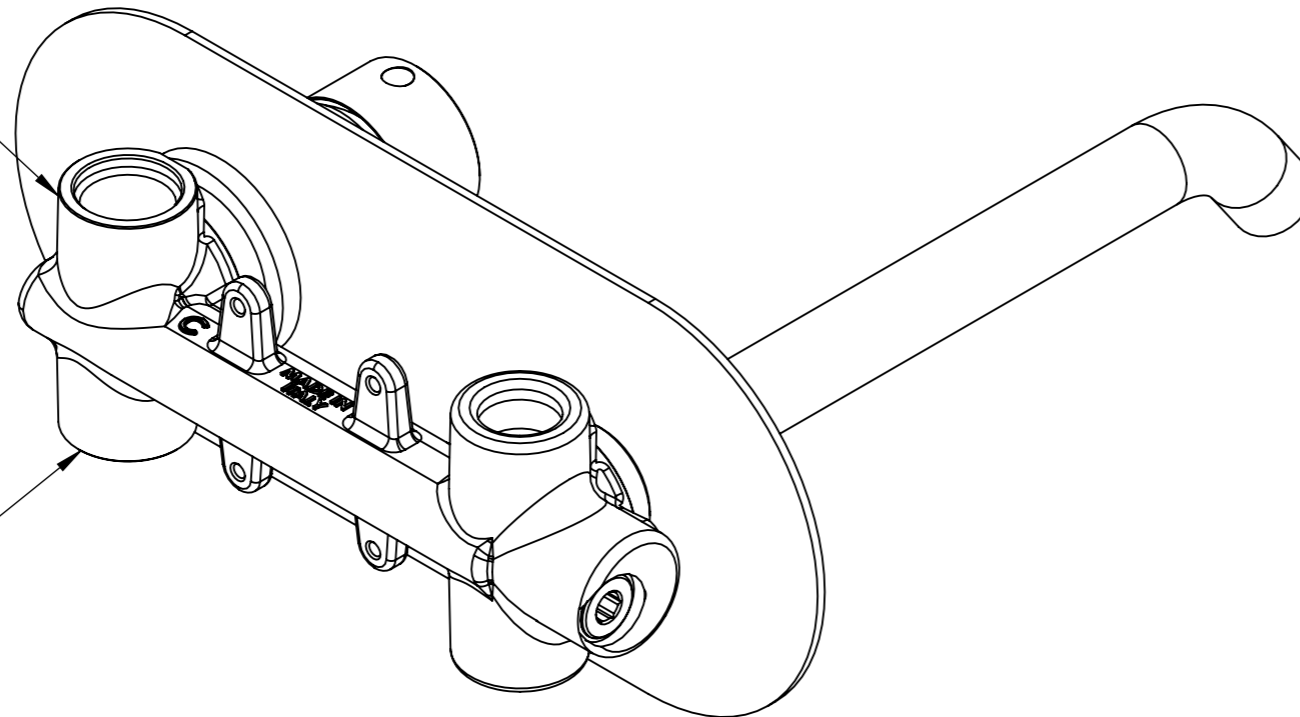

Descrizione: **Miscelatore monocomando da incasso**

Description: **Single lever built-in mixer**

Min 26mm
Max 50mm

ENTRATA ACQUA FREDDA G1/2"
COLD WATER INLET G1/2"

ENTRATA ACQUA CALDA G1/2"
HOT WATER INLET G1/2"

Ricambi/ Spare parts

Cartuccia/ Cartridge:	X52125
Aeratore/Aerator:	83F165SGPM12