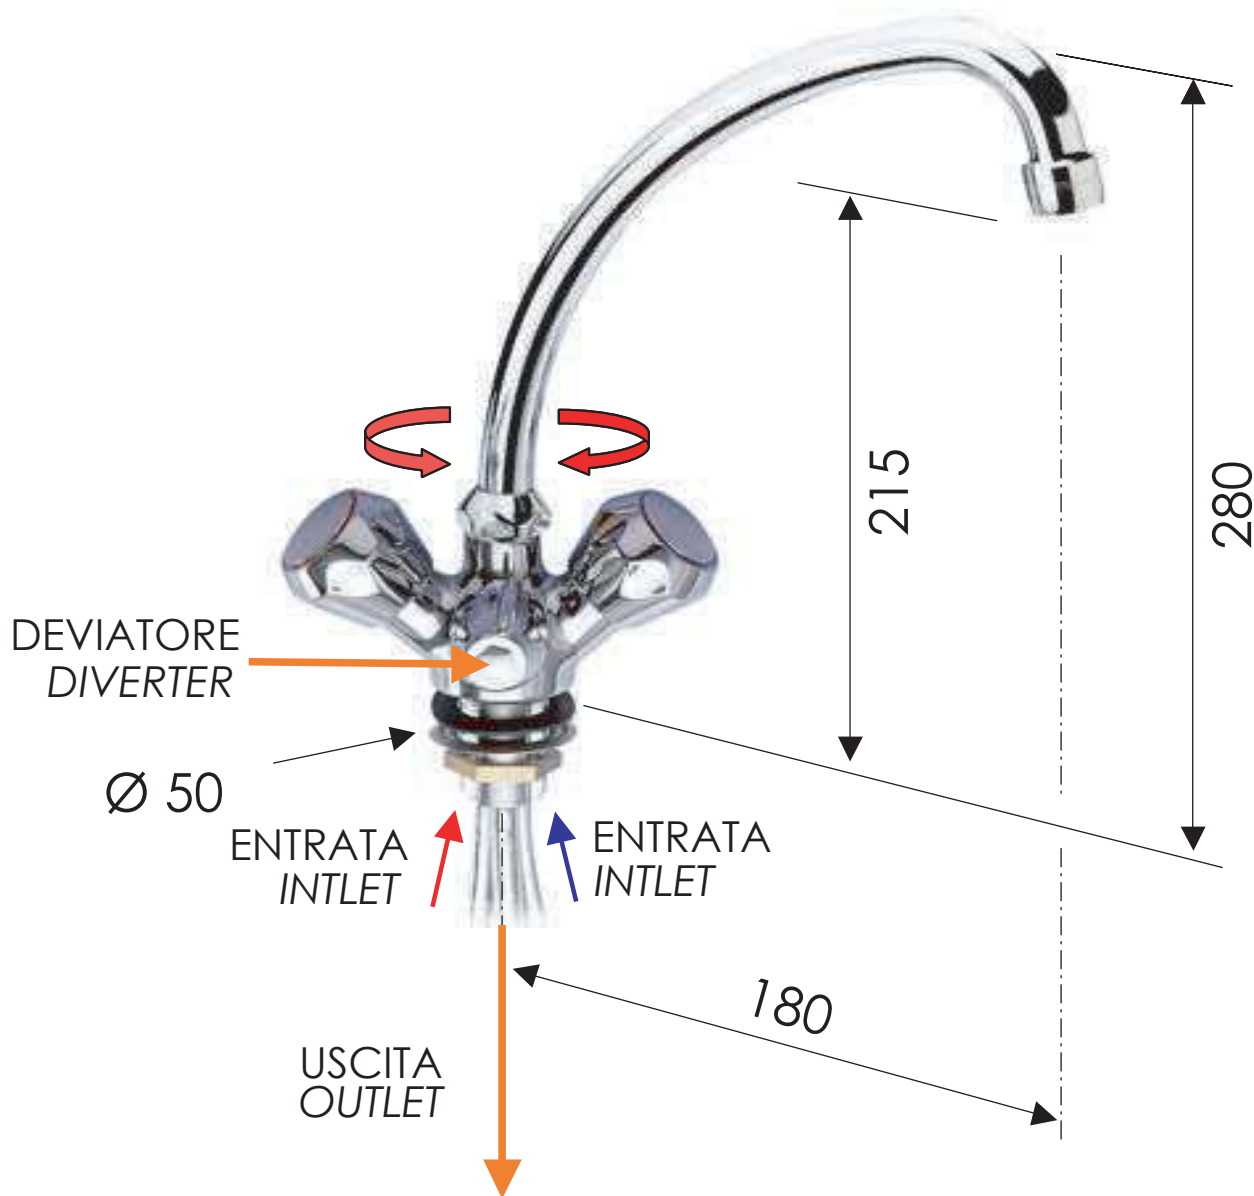

REMER

RUBINETTERIE

SCHEDA TECNICA

TECHNICAL FEATURES

ART. COD.

46EX

MATERIALI / MATERIALS

OTTONE CROMATO / CHROME PLATED BRASS