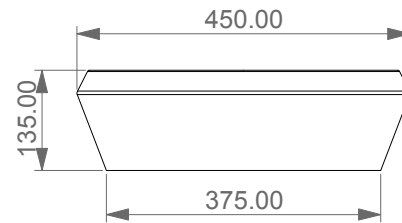

Lavabo Cruise quadro free standing, cm 45.  
 Cruise square free standing washbasin cm 45.

FRONT

LEFT

TOP

SECTION

<p>Designation                  Lavabo Cruise quadro free standing,                  cm 45.                  Cruise square free standing washbasin,                  cm 45.</p>	
<p>Scale                  1:10</p>	<p>This drawing including the respected data may neither be duplicated nor modified nor altered without the consent of GSG Ceramic Design. The use of the data/technical drawings take place at users own risk and under exclusion of any liability of GSG Ceramic Design. The dimensions are not binding; products are subject to changes. Measurement shown may be subjected to small variations or are indicative.</p>
<p>cod. CRLAVQU45</p>	