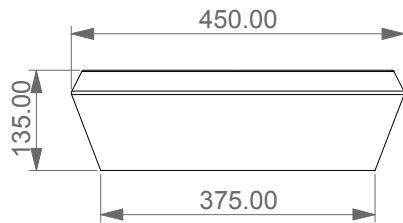

Lavabo Cruise quadro free standing, cm 45.  
 Cruise square free standing washbasin cm 45.

FRONT

LEFT

TOP

SECTION

<p>Designation                  Lavabo Cruise quadro free standing,                  cm 45.                  Cruise square free standing washbasin,                  cm 45.</p>	
<p>Scale                  1:10</p>	<p>This drawing including the respected data may neither be duplicated nor modified nor altered without the consent of GSG Ceramic Design. The use of the data/technical drawings take place at users own risk and under exclusion of any liability of GSG Ceramic Design. The dimensions are not binding; products are subject to changes. Measurement shown may be subjected to small variations or are indicative.</p>
<p>cod. CRLAVQU45</p>	