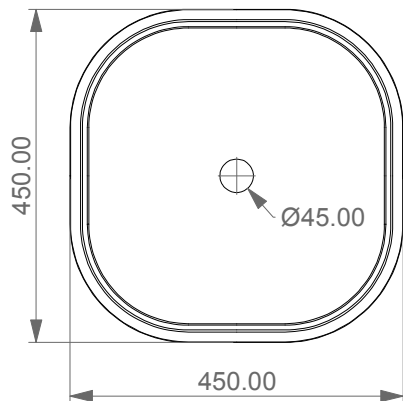

Lavabo Cruise quadro free standing, cm 45.  
 Cruise square free standing washbasin cm 45.

FRONT

LEFT

TOP

SECTION

<p>Designation                  Lavabo Cruise quadro free standing,                  cm 45.                  Cruise square free standing washbasin,                  cm 45.</p>	
<p>Scale                  1:10</p>	<p>This drawing including the respected data may neither be duplicated nor modified nor altered without the consent of GSG Ceramic Design. The use of the data/technical drawings take place at users own risk and under exclusion of any liability of GSG Ceramic Design. The dimensions are not binding; products are subject to changes. Measurement shown may be subjected to small variations or are indicative.</p>
<p>cod. CRLAVQU45</p>	