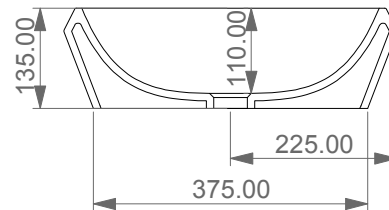

Lavabo Cruise quadro free standing, cm 45.  
 Cruise square free standing washbasin cm 45.

FRONT

LEFT

TOP

SECTION

<p>Designation                  Lavabo Cruise quadro free standing,                  cm 45.                  Cruise square free standing washbasin,                  cm 45.</p>	
<p>Scale                  1:10</p>	<p>This drawing including the respected data may neither be duplicated nor modified nor altered without the consent of GSG Ceramic Design. The use of the data/technical drawings take place at users own risk and under exclusion of any liability of GSG Ceramic Design. The dimensions are not binding; products are subject to changes. Measurement shown may be subjected to small variations or are indicative.</p>
<p>cod. CRLAVQU45</p>	