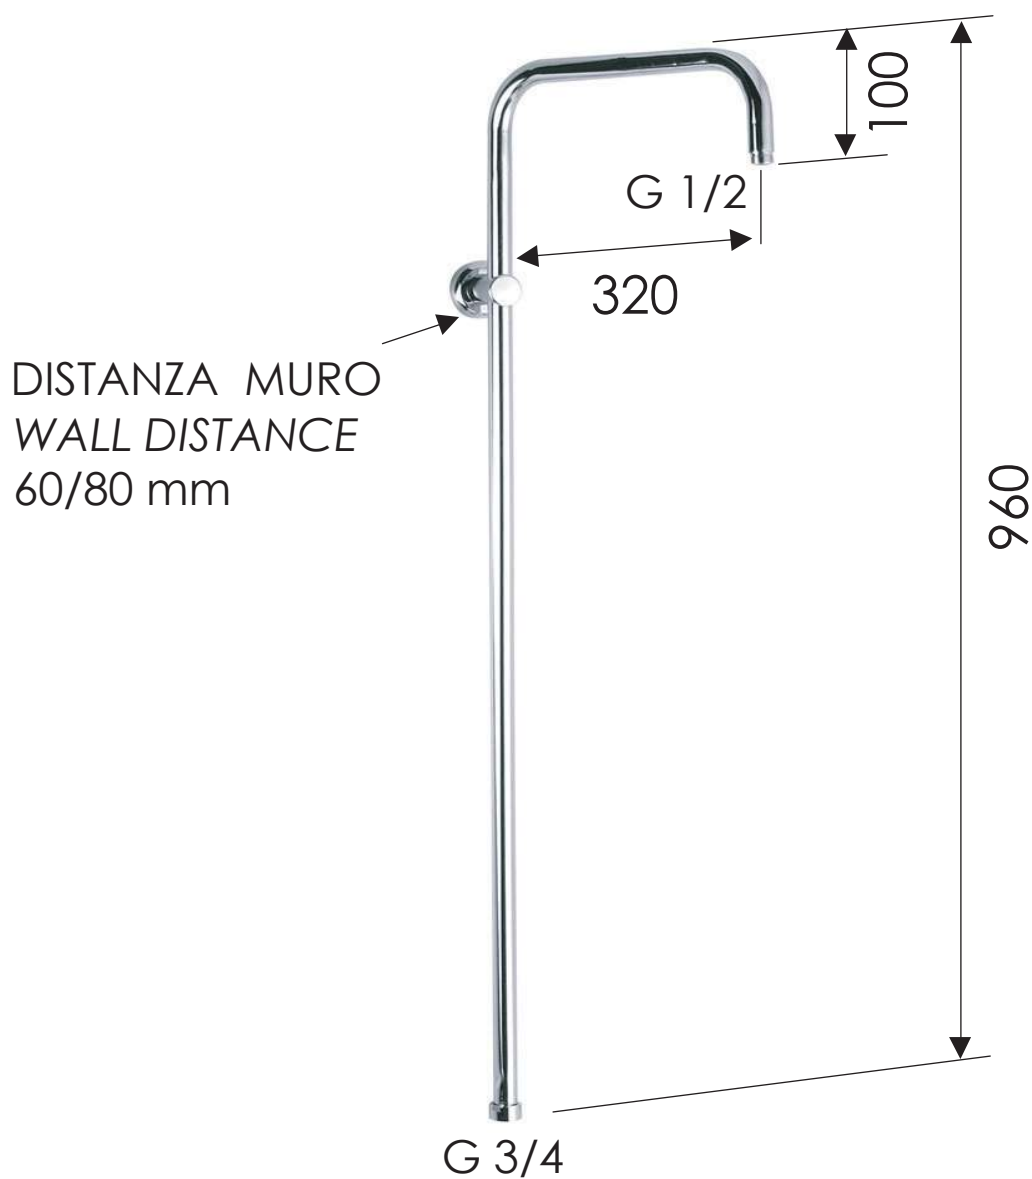

REMER

RUBINETTERIE

SCHEDA TECNICA

TECHNICAL FEATURES

ART. COD.

329F

MATERIALI / MATERIALS

OTTONE CROMATO / CHROME PLATED BRASS