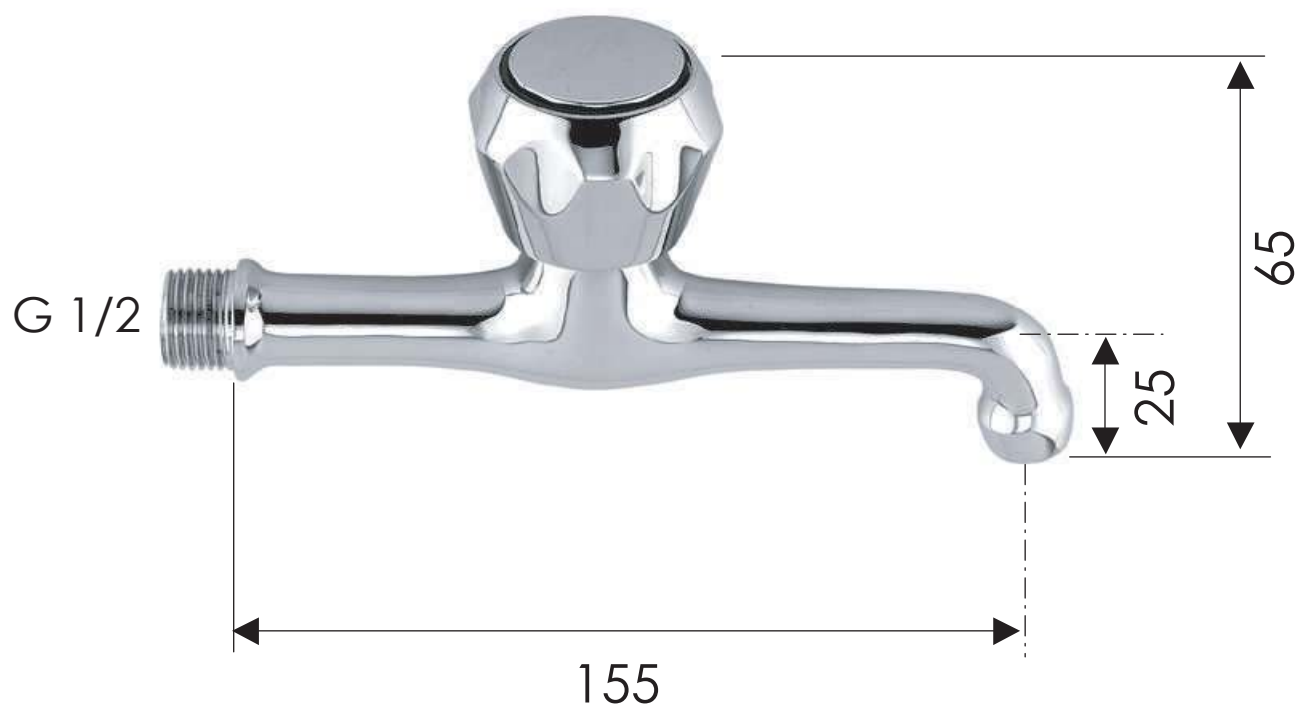

REMER

RUBINETTERIE

SCHEDA TECNICA

TECHNICAL FEATURES

ART. COD.

51EX

MATERIALI / MATERIALS

OTTONE CROMATO / CHROME PLATED BRASS