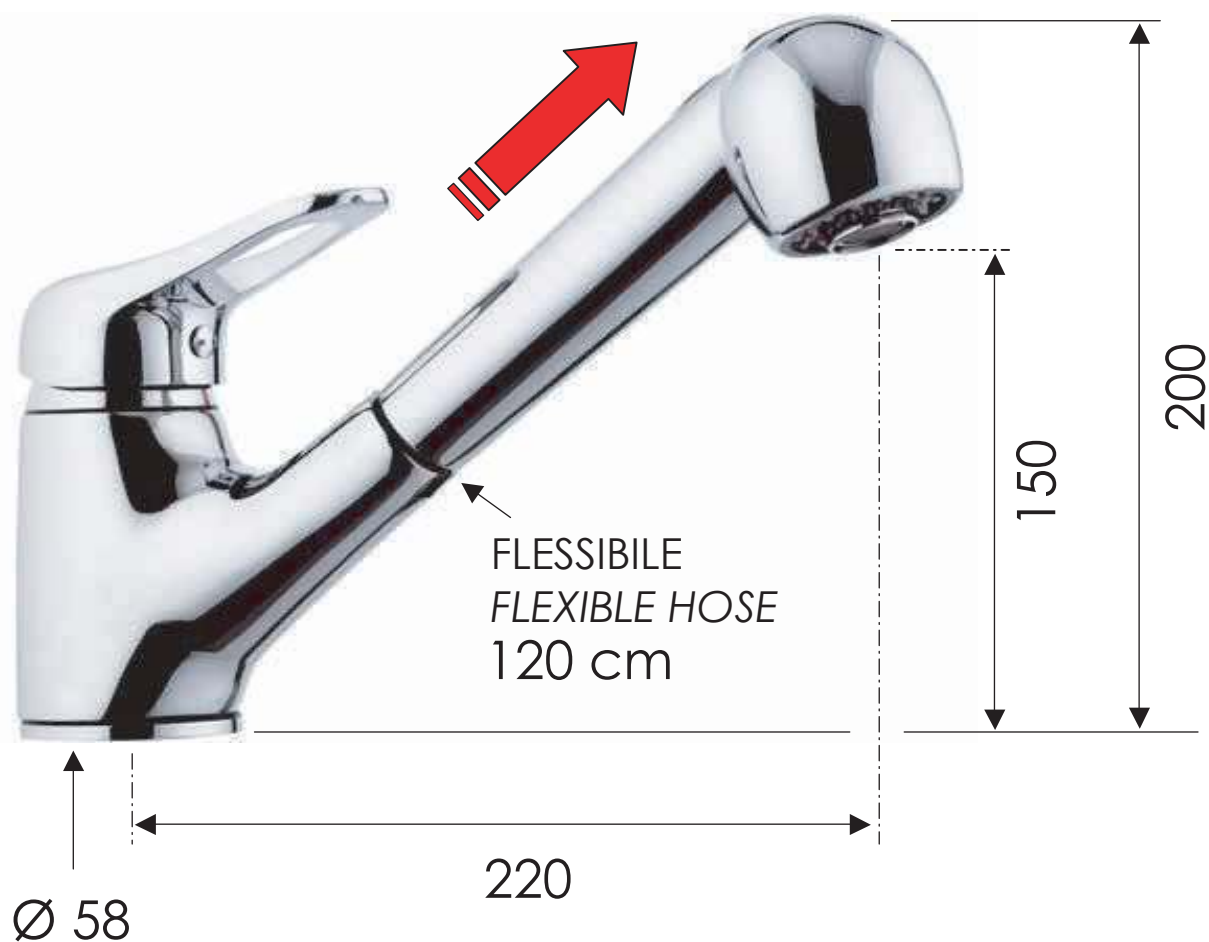

REMER

RUBINETTERIE

SCHEDA TECNICA

TECHNICAL FEATURES

ART. COD.

K47

MATERIALI / MATERIALS

OTTONE CROMATO / CHROME PLATED BRASS