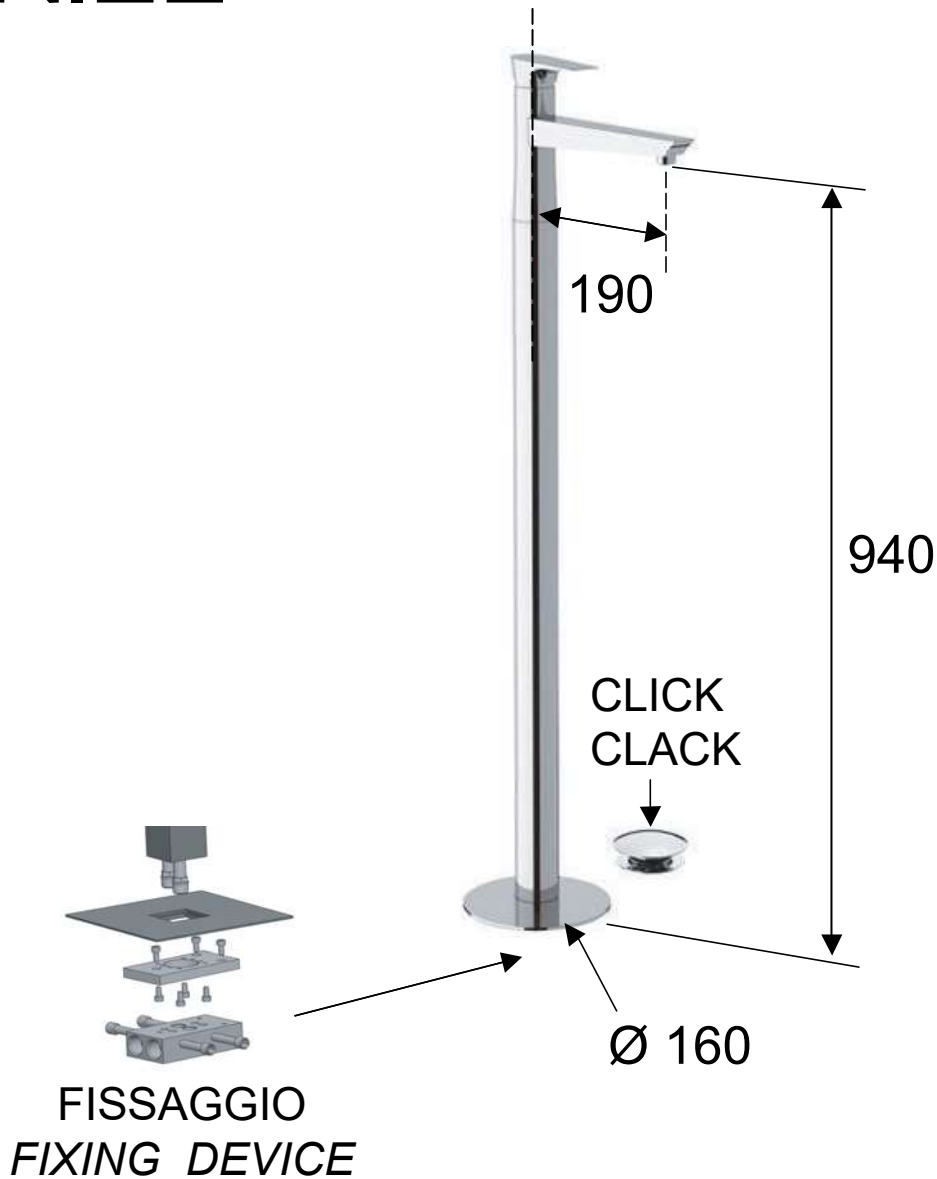

DANIEL

SCHEDA TECNICA TECHNICAL FEATURES

ART. COD.

DV688

MATERIALI / MATERIALS

OTTONE CROMATO / CHROME PLATED BRASS

CROMATURA / CHROME PLATING

UNI EN 248