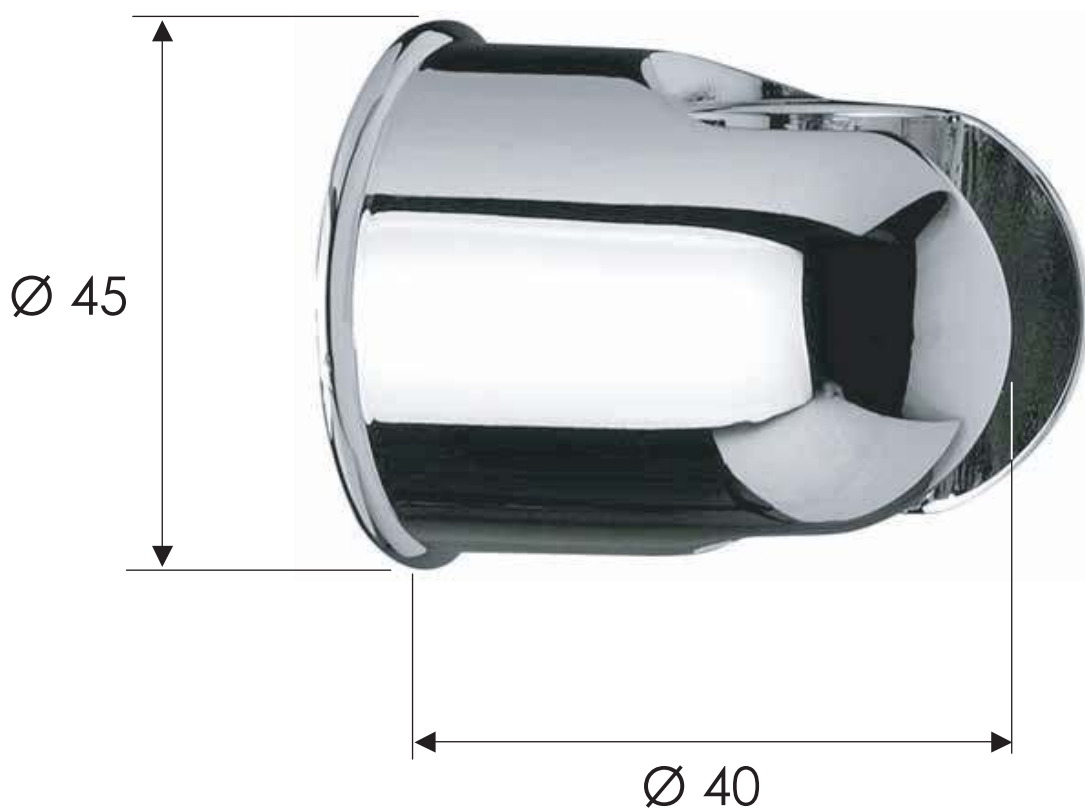

REMER

RUBINETTERIE

SCHEDA TECNICA

TECHNICAL FEATURES

ART. COD.

339SO

MATERIALI / MATERIALS

OTTONE CROMATO / CHROME PLATED BRASS