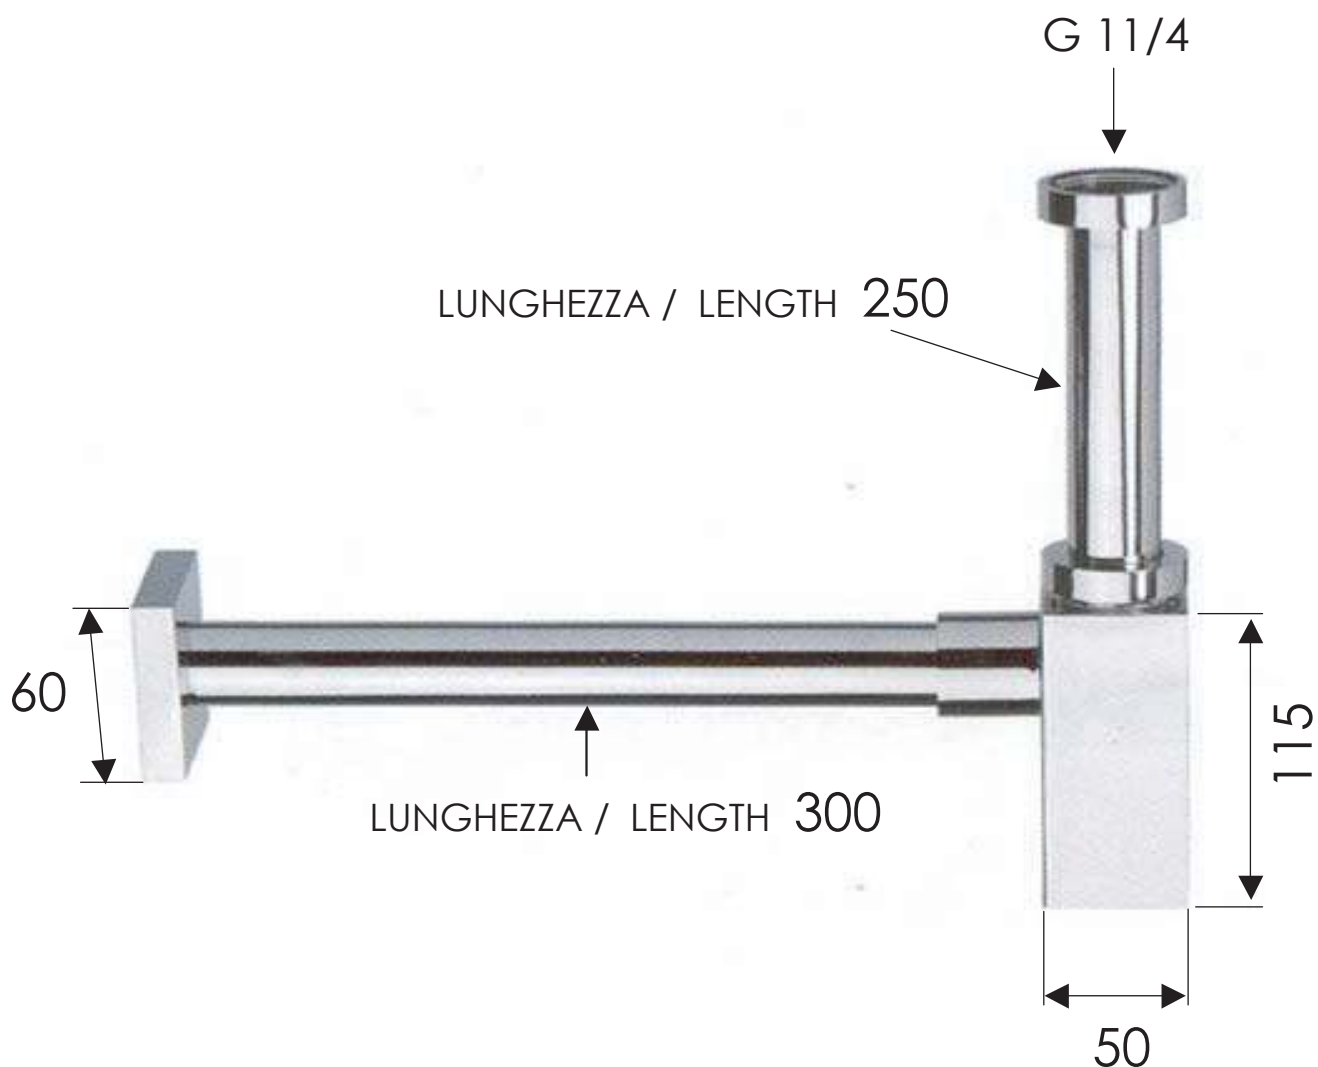

# REMER

RUBINETTERIE

SCHEDA TECNICA

TECHNICAL FEATURES

ART. COD.

**960**

## MATERIALI / MATERIALS

OTTONE CROMATO / CHROME PLATED BRASS