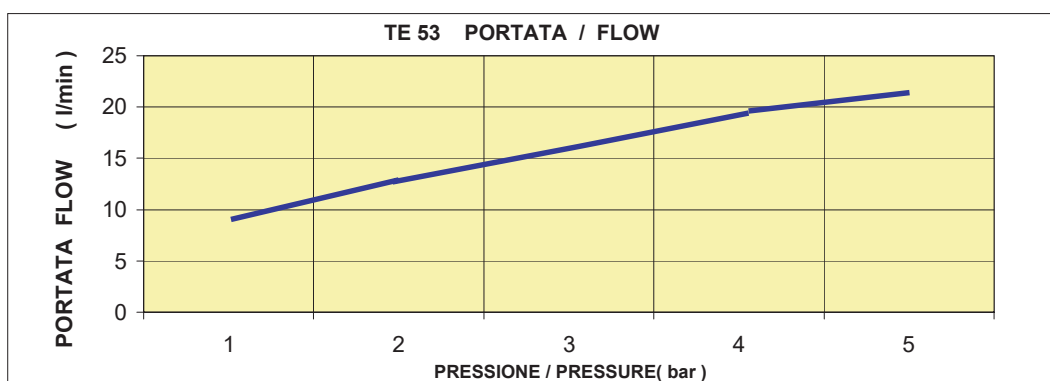

# REMER

RUBINETTERIE

SCHEDA TECNICA

TECHNICAL FEATURES

ART. COD.

TE53

APERTURA / OPENING 6/8 s