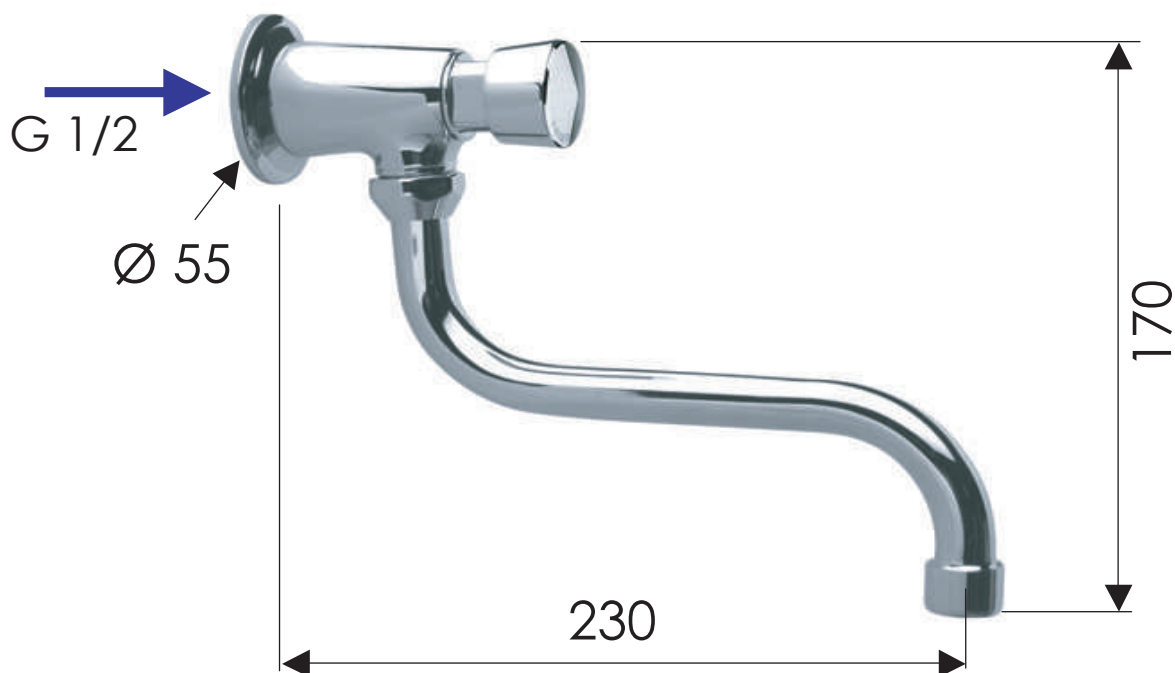

# REMER

RUBINETTERIE

SCHEDA TECNICA

TECHNICAL FEATURES

ART. COD.

TE53

APERTURA / OPENING 6/8 s

## MATERIALI / MATERIALS

OTTONE CROMATO / CHROME PLATED BRASS