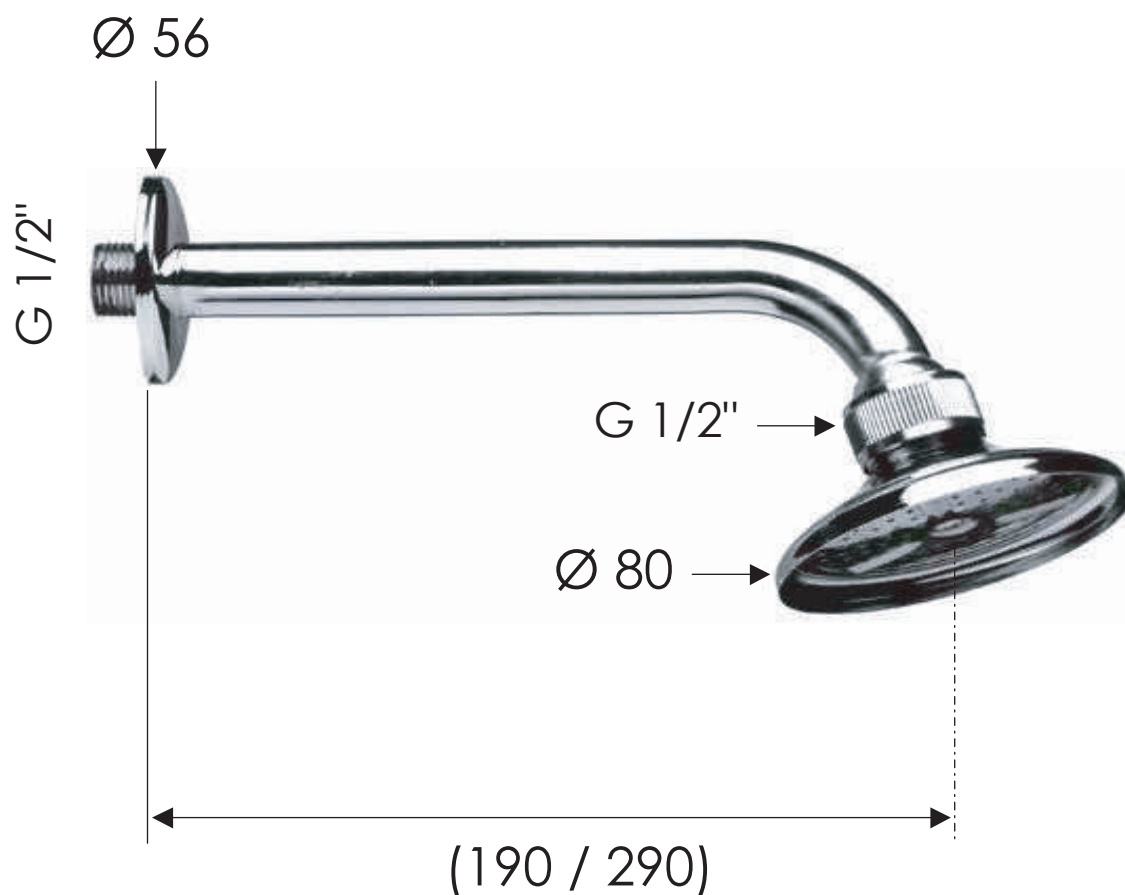

# REMER

RUBINETTERIE

SCHEDA TECNICA

TECHNICAL FEATURES

ART. COD.

**340 (20/30)**

## MATERIALI / MATERIALS

OTTONE CROMATO / CHROME PLATED BRASS