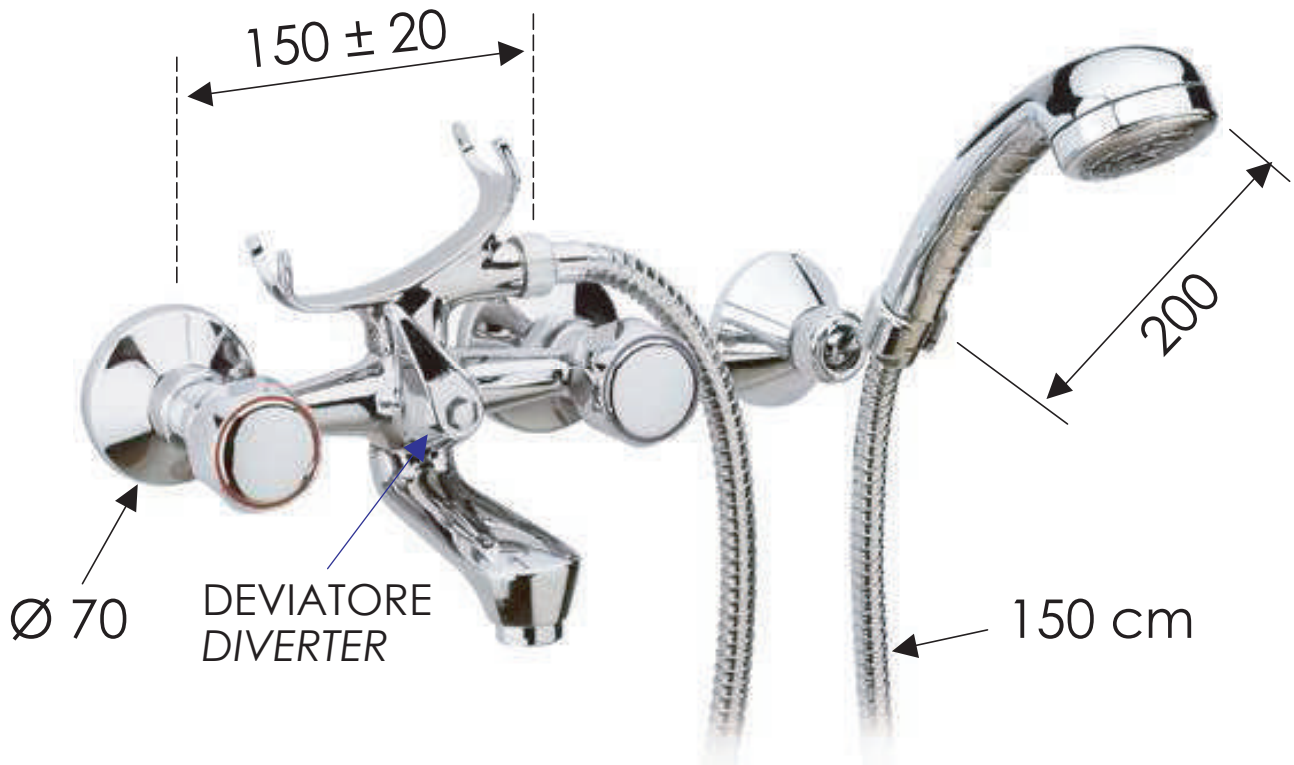

REMER

RUBINETTERIE

SCHEDA TECNICA

ART. COD.

TECHNICAL FEATURES

02EX

MATERIALI / MATERIALS

OTTONE CROMATO / CHROME PLATED BRASS