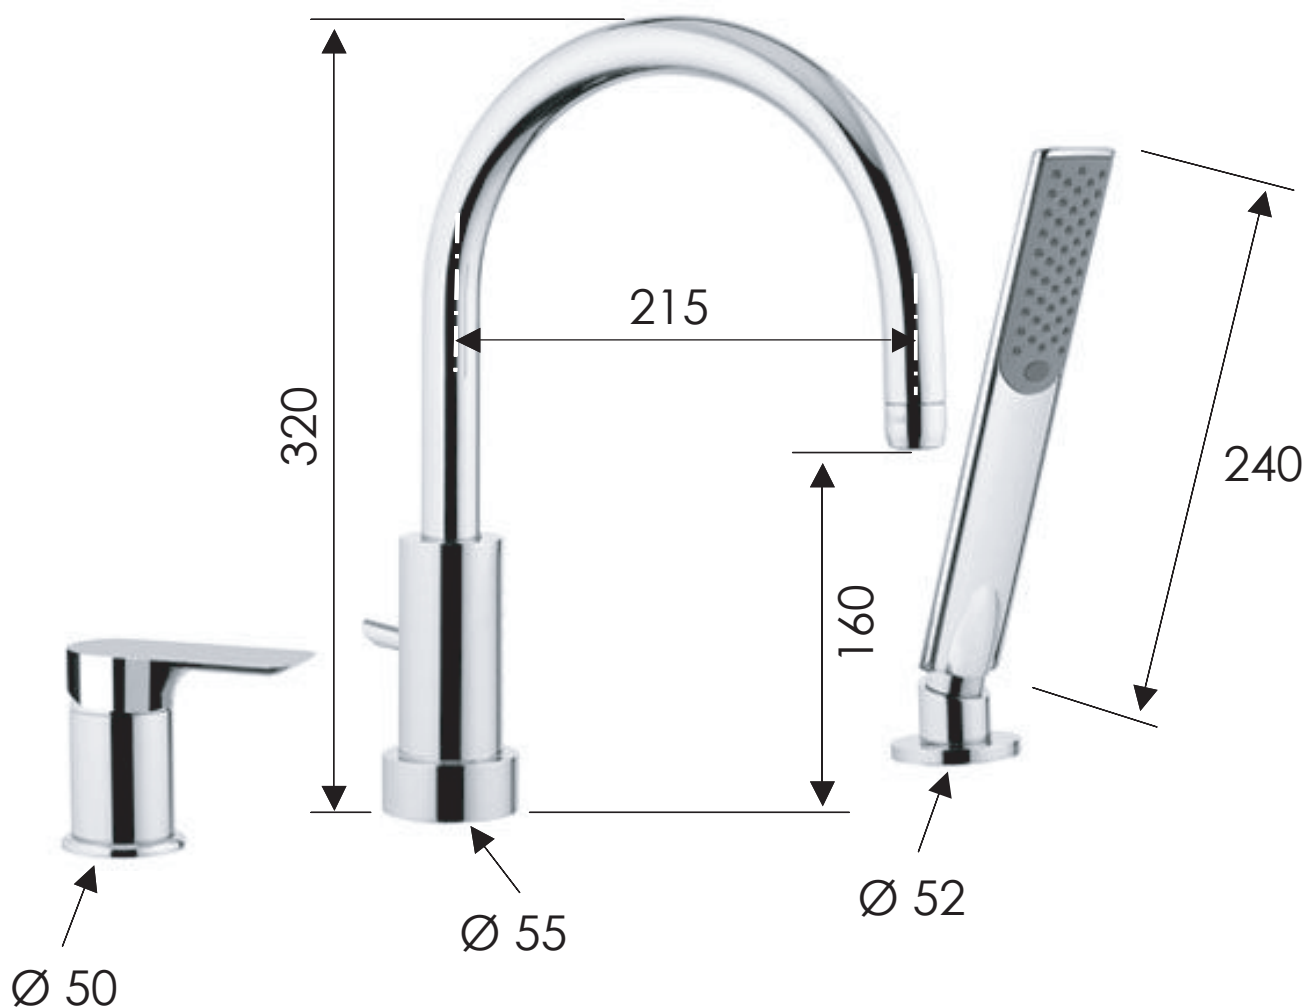

REMER

RUBINETTERIE

SCHEDA TECNICA

TECHNICAL FEATURES

ART. COD.

I07

MATERIALI / MATERIALS

OTTONE CROMATO / CHROME PLATED BRASS