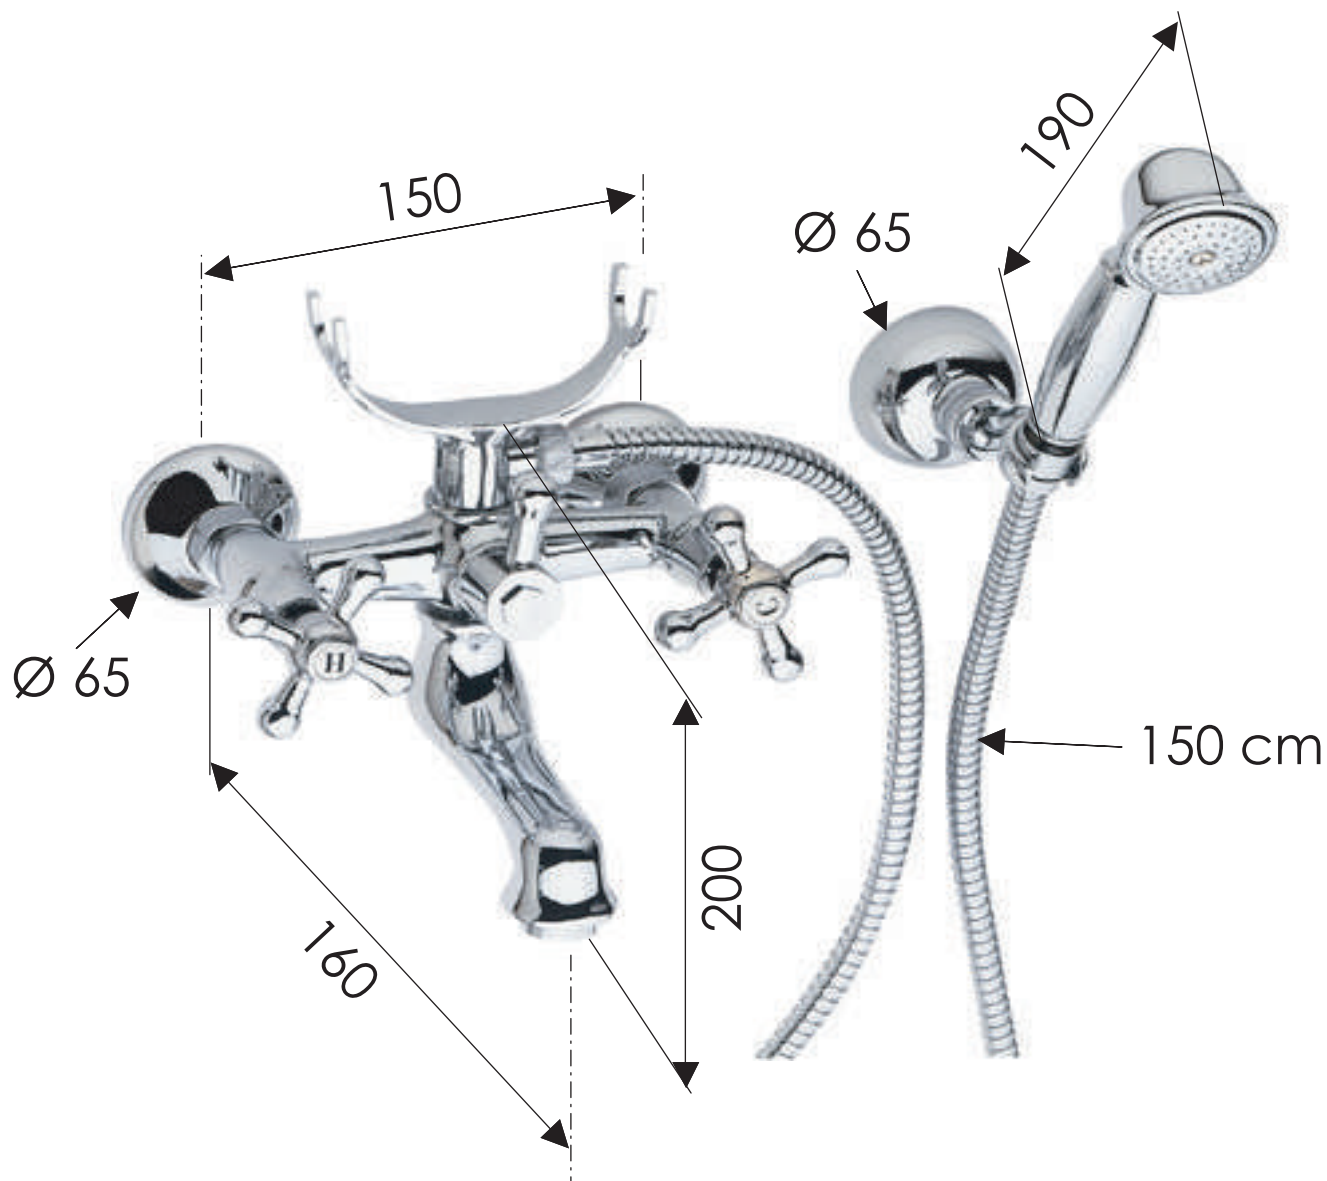

REMER

RUBINETTERIE

SCHEDA TECNICA

ART. COD.

TECHNICAL FEATURES

02LI

MATERIALI / MATERIALS

OTTONE CROMATO / CHROME PLATED BRASS