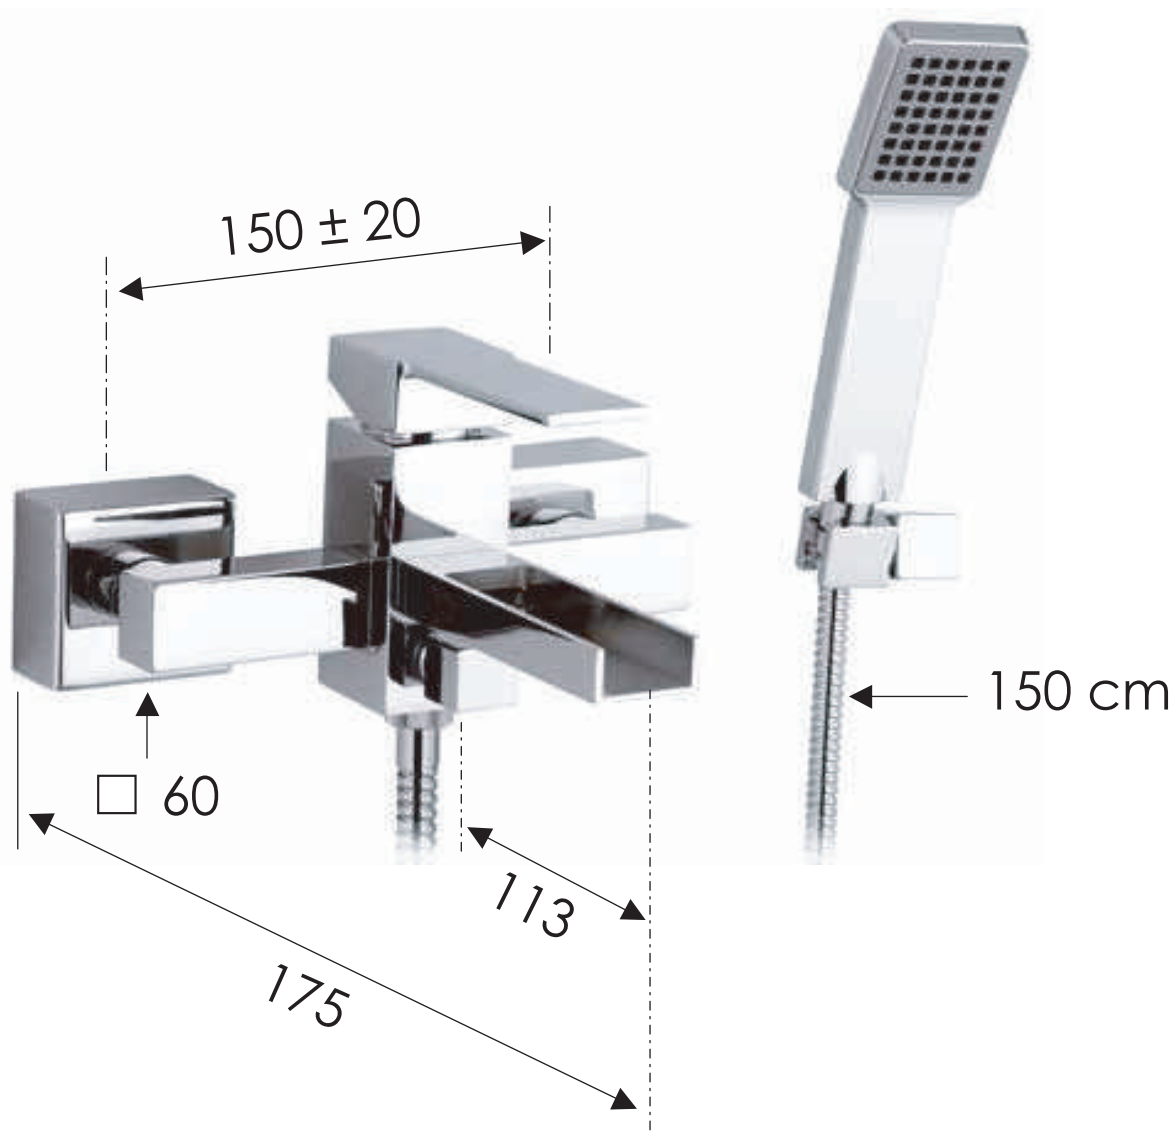

REMER

RUBINETTERIE

SCHEDA TECNICA

ART. COD.

TECHNICAL FEATURES

QC02

MATERIALI / MATERIALS

OTTONE CROMATO / CHROME PLATED BRASS