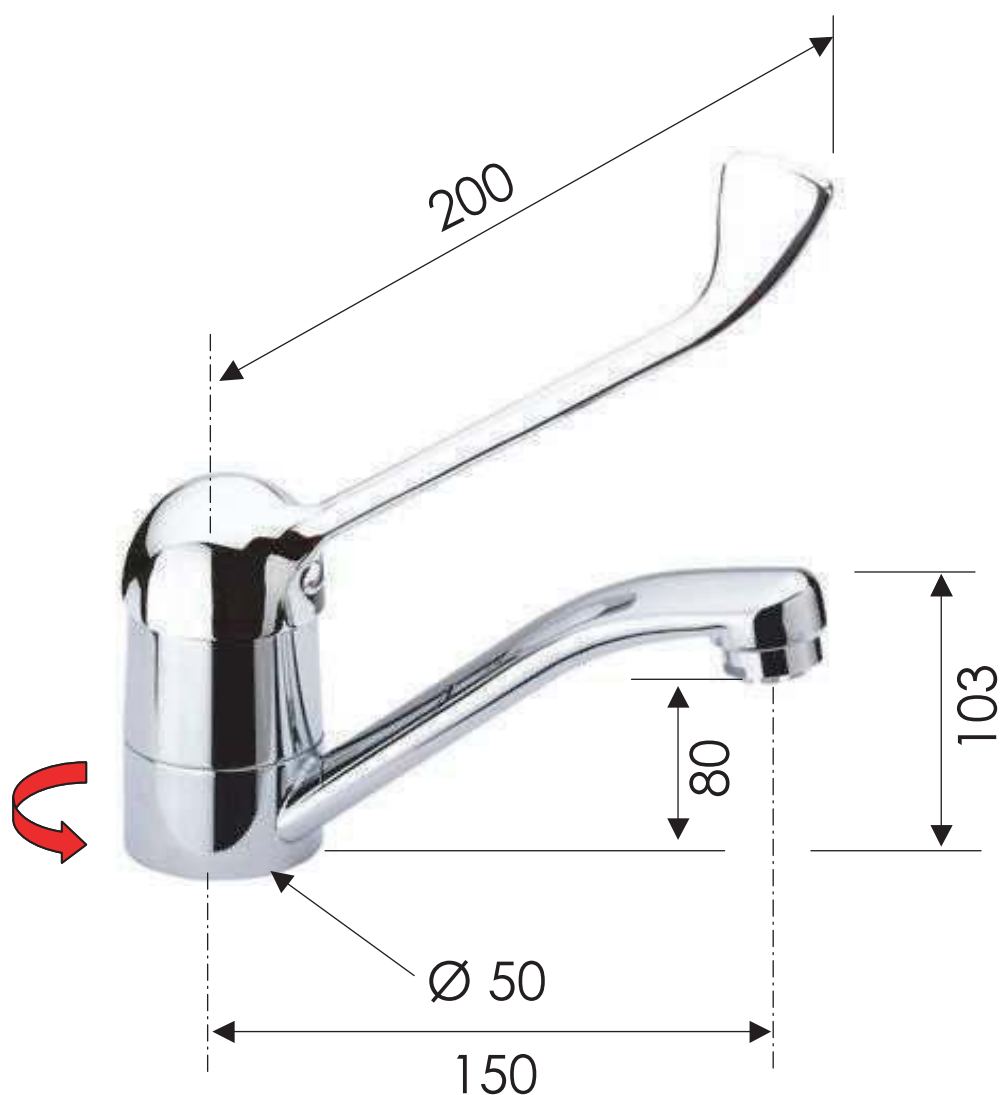

REMER

RUBINETTERIE

SCHEDA TECNICA

TECHNICAL FEATURES

ART. COD.

K11GLL

MATERIALI / MATERIALS

OTTONE CROMATO / CHROME PLATED BRASS